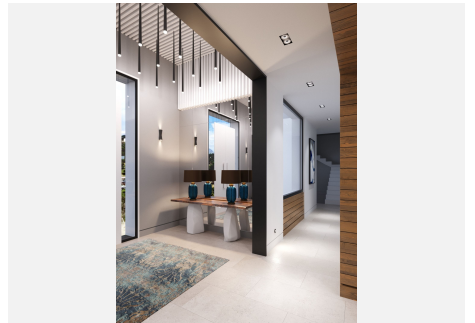

IDILIQ

ESTATES