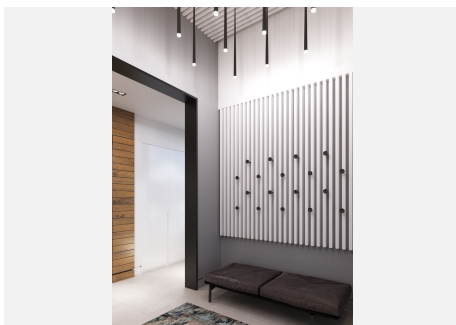

IDILIQ

ESTATES