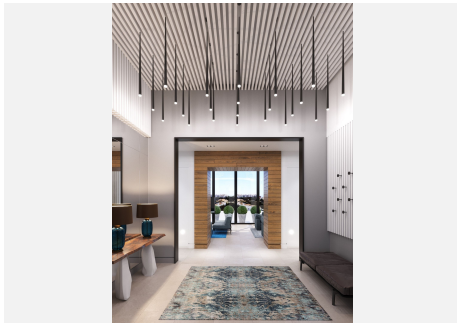

IDILIQ

ESTATES