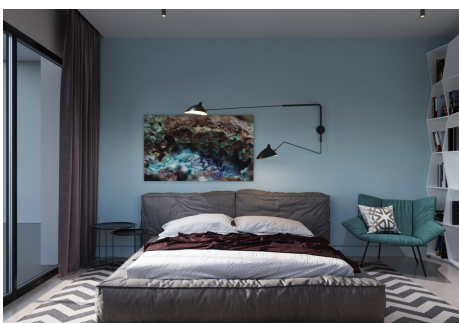

IDILIQ

ESTATES