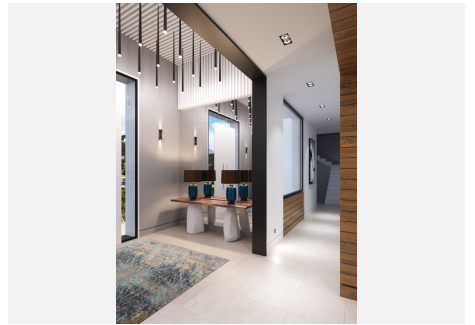

IDILIQ

ESTATES