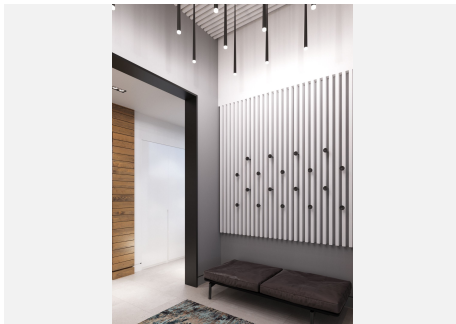

IDILIQ

ESTATES