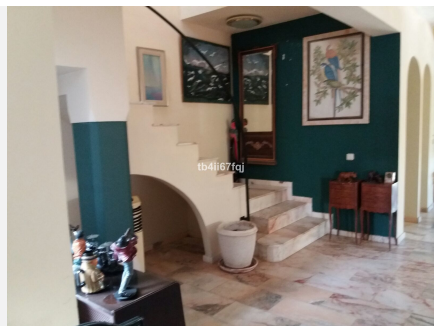

IDILIQ

ESTATES