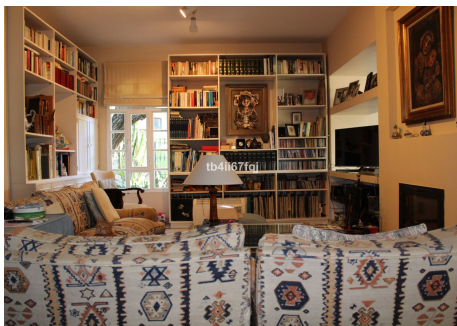

IDILIQ

ESTATES