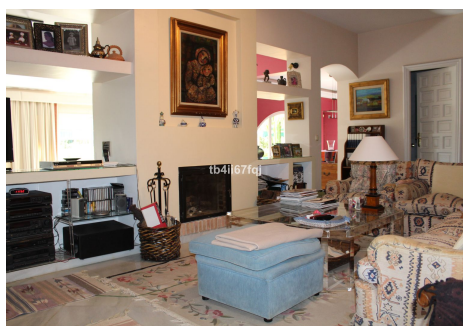

IDILIQ

ESTATES