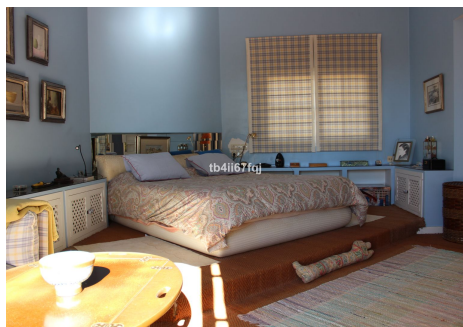

IDILIQ

ESTATES