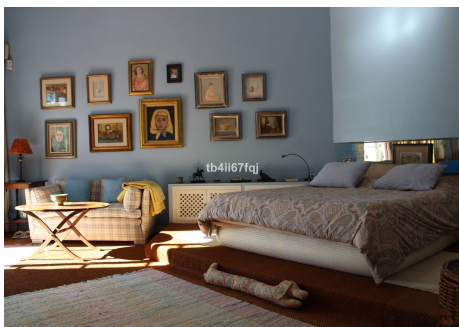

IDILIQ

ESTATES