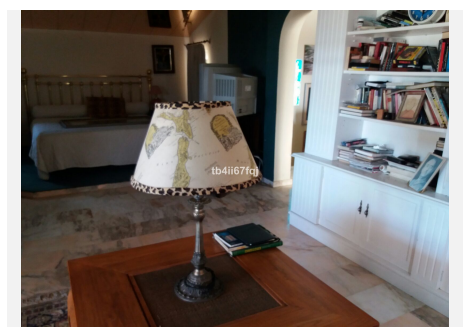

IDILIQ

ESTATES