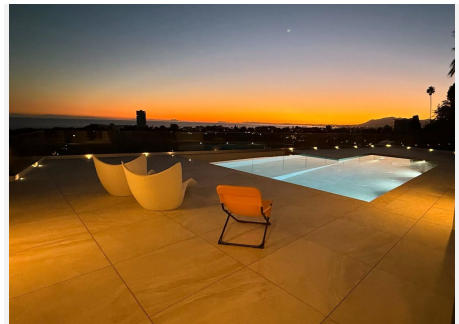

IDILIQ

ESTATES