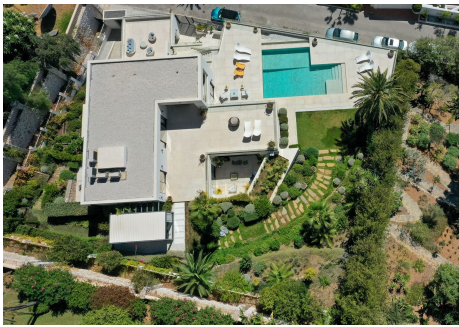

IDILIQ

ESTATES