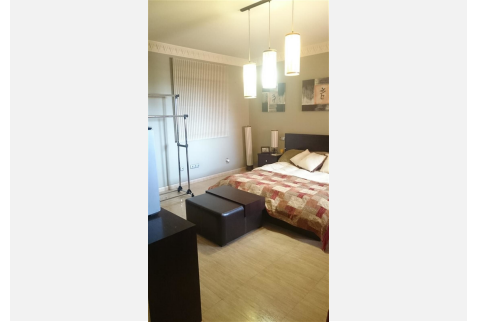

IDILIQ

ESTATES