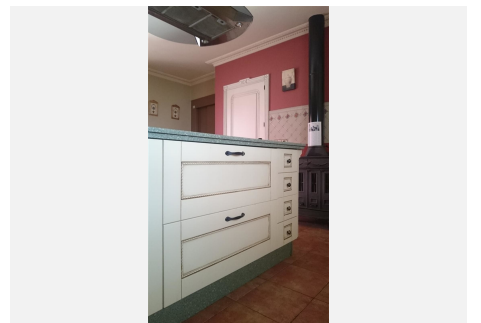

IDILIQ

ESTATES