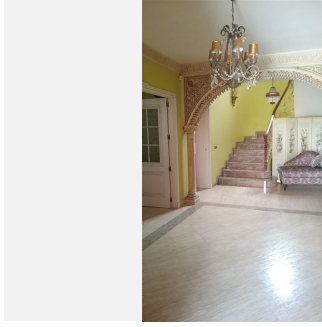

IDILIQ

ESTATES