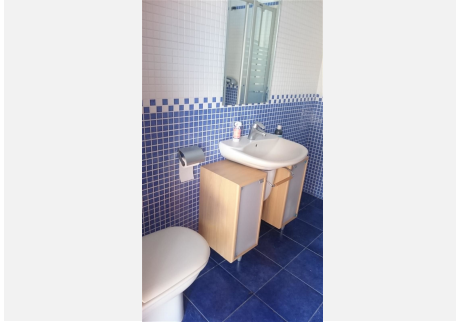

IDILIQ

ESTATES