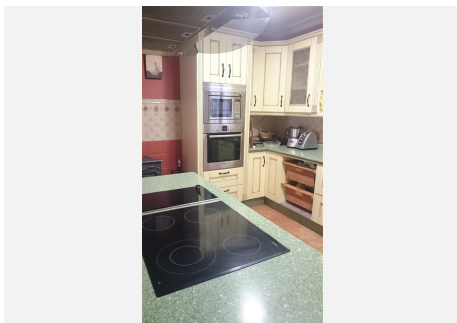

IDILIQ

ESTATES