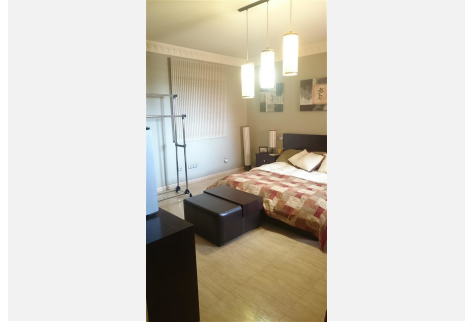

IDILIQ

ESTATES