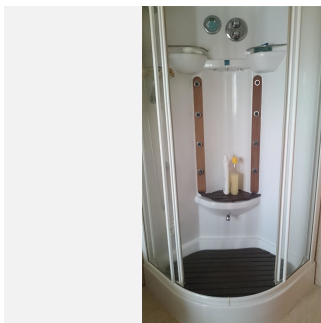

IDILIQ

ESTATES