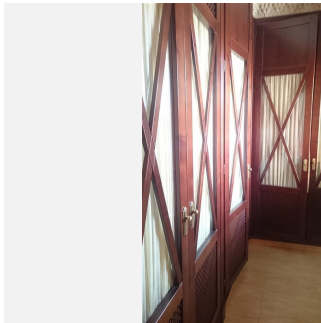

IDILIQ

ESTATES