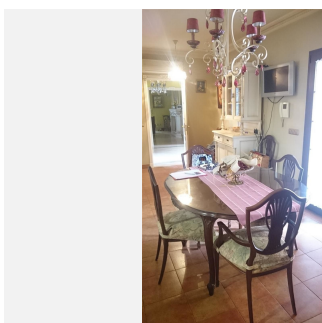

IDILIQ

ESTATES