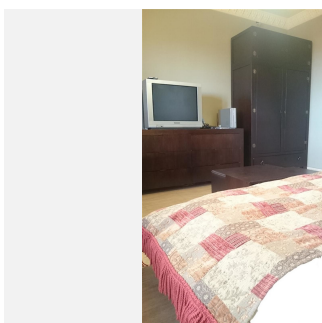

IDILIQ

ESTATES