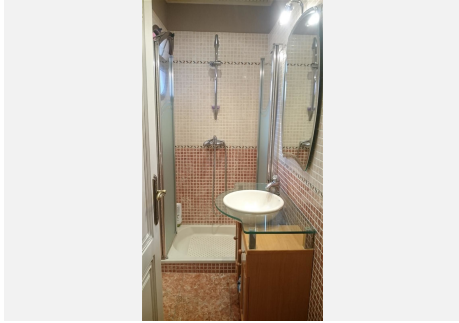

IDILIQ

ESTATES