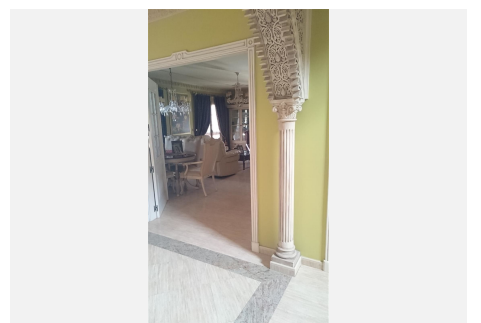

IDILIQ

ESTATES