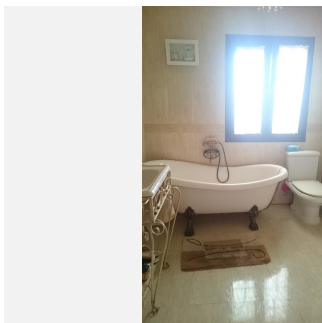

IDILIQ

ESTATES