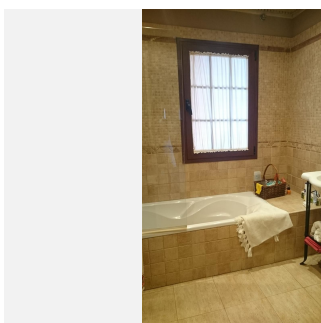

IDILIQ

ESTATES