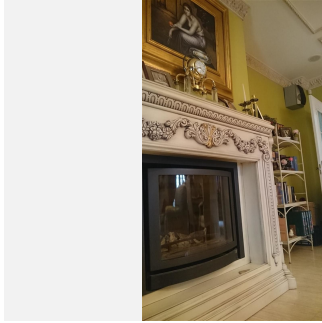

IDILIQ

ESTATES