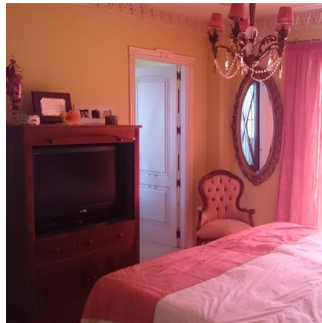

IDILIQ

ESTATES