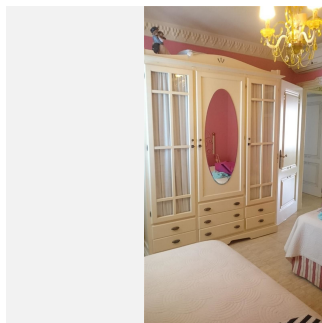

IDILIQ

ESTATES