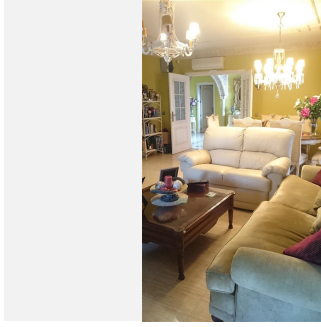

IDILIQ

ESTATES