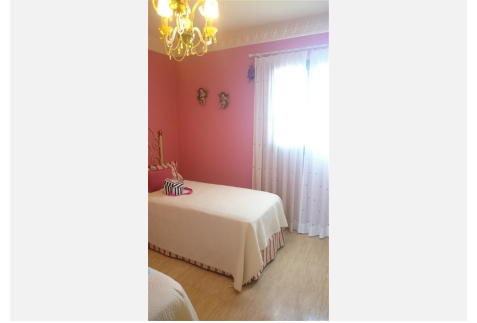

IDILIQ

ESTATES