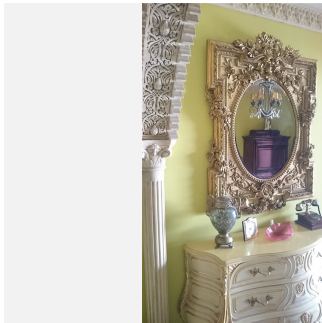

IDILIQ

ESTATES