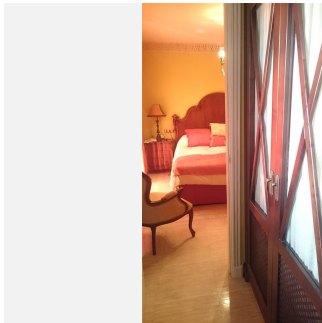

IDILIQ

ESTATES