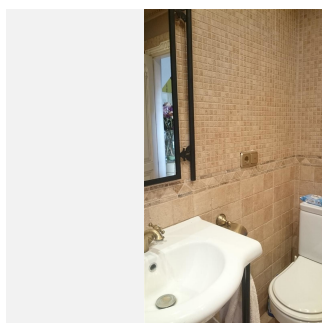

IDILIQ

ESTATES