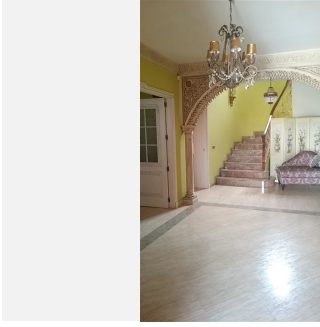

IDILIQ

ESTATES