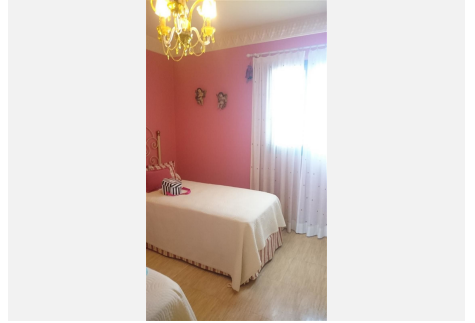

IDILIQ

ESTATES