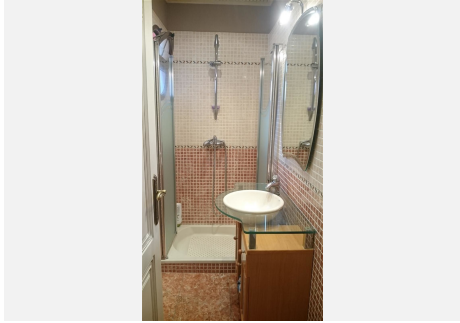

IDILIQ

ESTATES