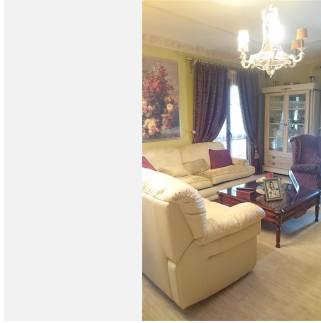

IDILIQ

ESTATES