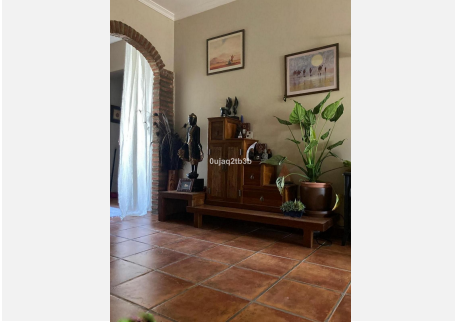

IDILIQ

ESTATES