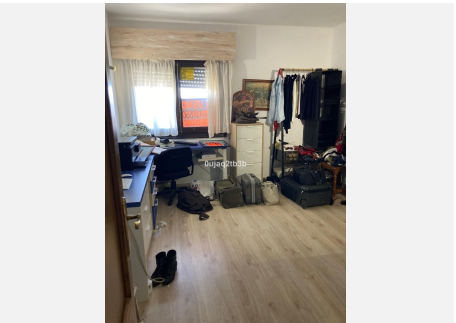

IDILIQ

ESTATES