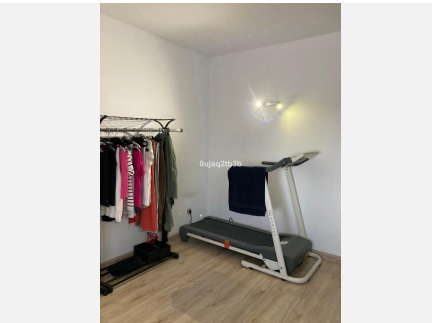

IDILIQ

ESTATES