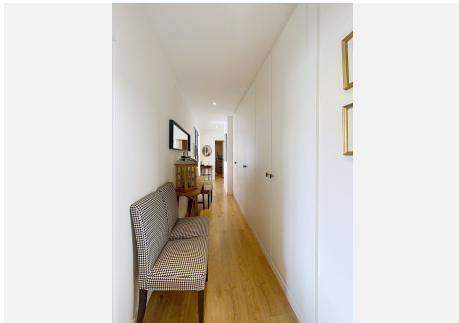

IDILIQ

ESTATES