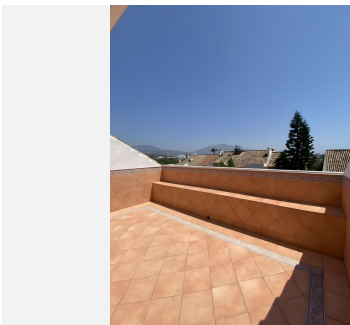

IDILIQ

ESTATES

enjoying moments of leisure.