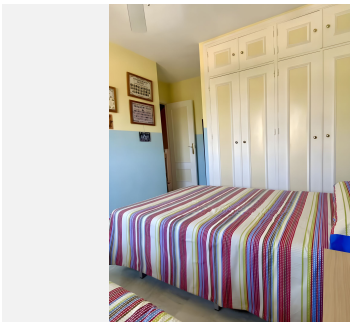

IDILIQ

ESTATES

enjoying moments of leisure.