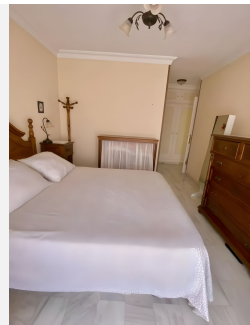

IDILIQ

ESTATES

enjoying moments of leisure.