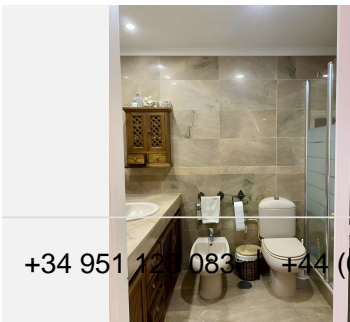

IDILIQ

ESTATES

enjoying moments of leisure.