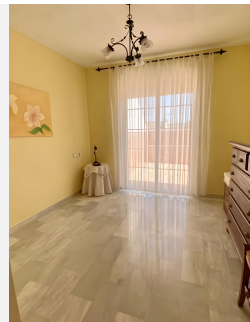

IDILIQ

ESTATES

enjoying moments of leisure.