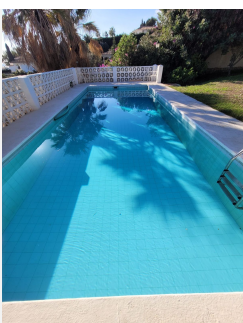

IDILIQ

ESTATES