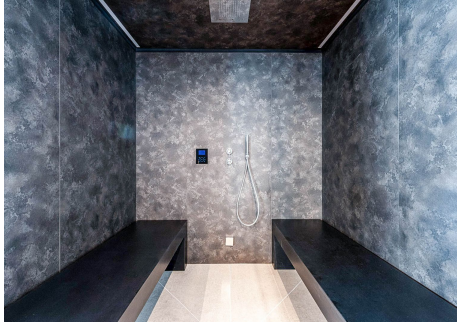

IDILIQ

ESTATES