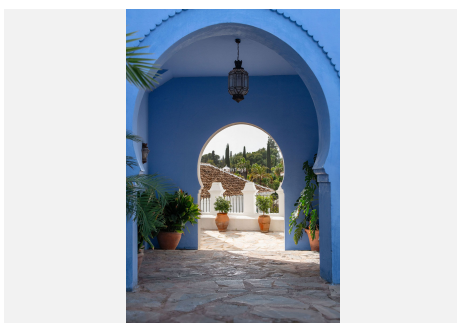

IDILIQ

ESTATES