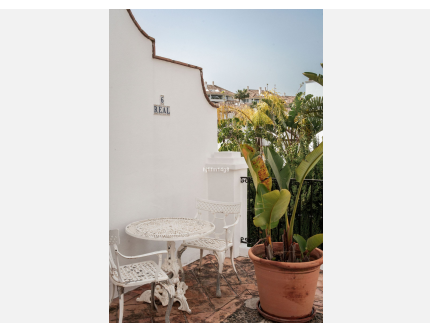

IDILIQ

ESTATES