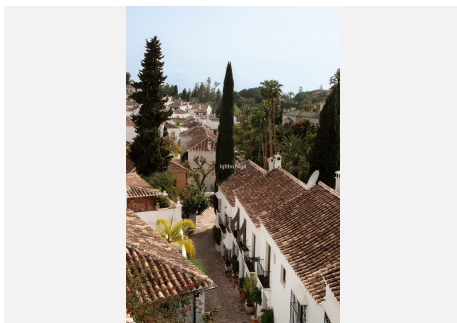

IDILIQ

ESTATES