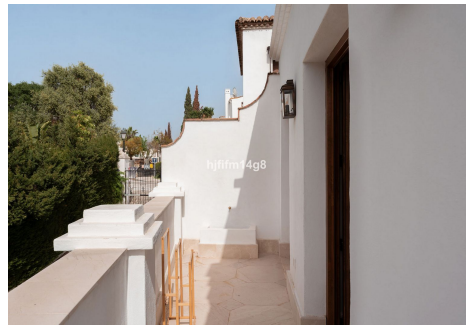

IDILIQ

ESTATES