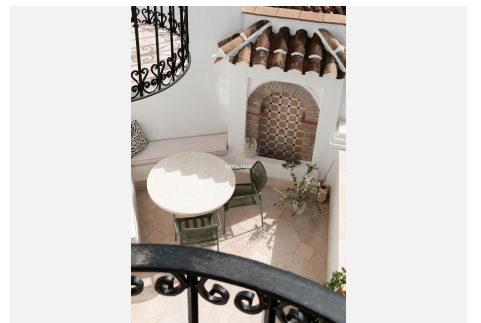

IDILIQ

ESTATES