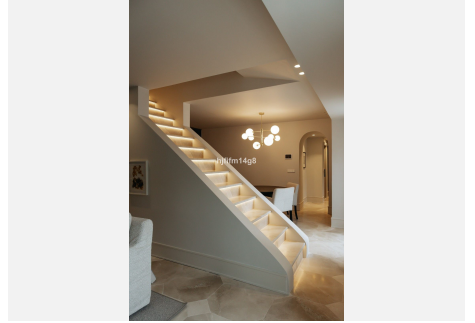

IDILIQ

ESTATES