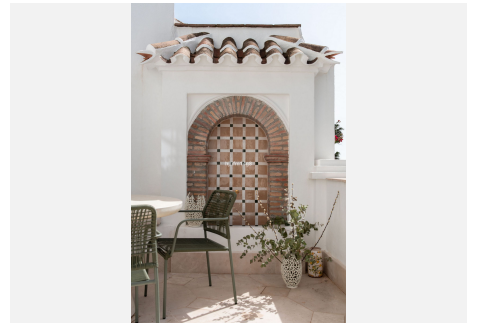

IDILIQ

ESTATES