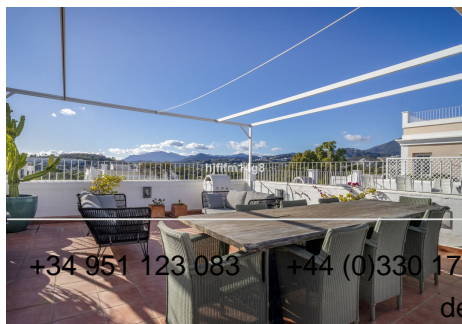

IDILIQ

ESTATES

harmonious blend of comfort, luxury, and convenience in the sought-after community of Aloha Pueblo.