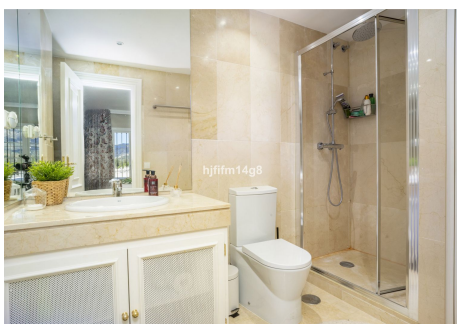

IDILIQ

ESTATES

harmonious blend of comfort, luxury, and convenience in the sought-after community of Aloha Pueblo.