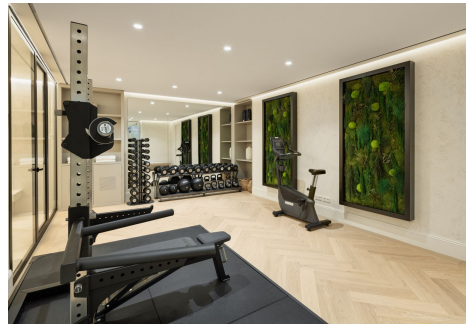

IDILIQ

ESTATES