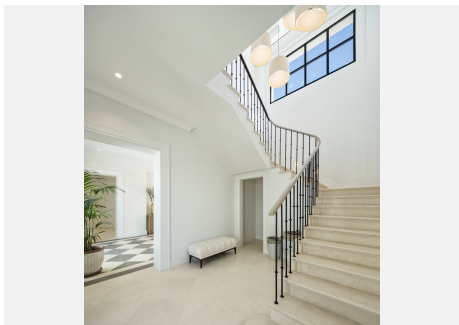

IDILIQ

ESTATES

to elevate your lifestyle to new heights.

+34 951 123 083 | +44 (0)330 179 8687 | info@idiliqestates.com Local 28, Edificio D, Centro de Negocios Puerta de Banús, N-340, Km 175, 29660 Nueva Andalucía