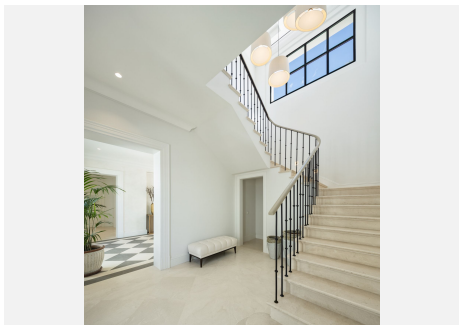

Step into a world of serenity and refinement as you enter the heavenly grounds of Villa Tuscany. Designed as a personal oasis, the villa centers around a picturesque courtyard adorned with fragrant olive trees and lavender, offering ample outdoor entertaining space and a sparkling swimming pool for lazy summer days.

Beyond the impressive entrance lies a sanctuary of tranquility and opulence, with high ceilings and expansive windows flooding the interiors with natural light. The main living areas offer panoramic views of the lush gardens and central courtyard, while the well-appointed kitchen extends to an outdoor seating area

# IDILIQ

ESTATES

and BBQ zone, perfect for al fresco dining experiences.

Spread across three levels, Villa Tuscany boasts six meticulously appointed bedrooms, including a lavish master suite, and a spectacular basement featuring a chic bar area, state-of-the-art home cinema, and a climate-controlled gym. Experience the pinnacle of luxury living at Villa Tuscany, where every detail has been meticulously crafted to elevate your lifestyle to new heights.