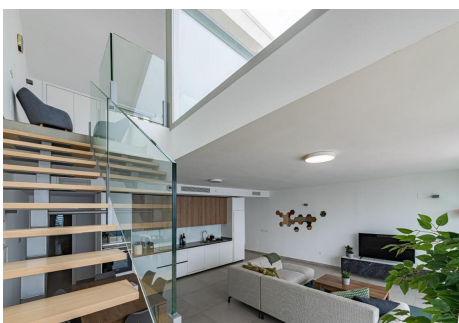

IDILIQ

ESTATES