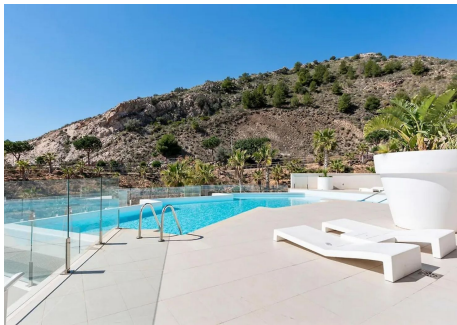

IDILIQ

ESTATES