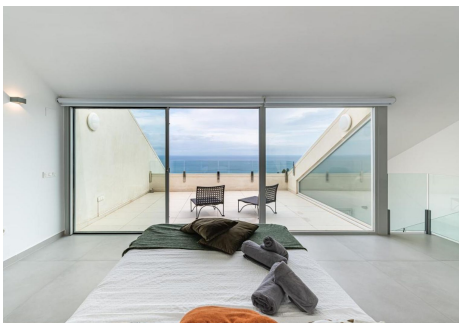

IDILIQ

ESTATES