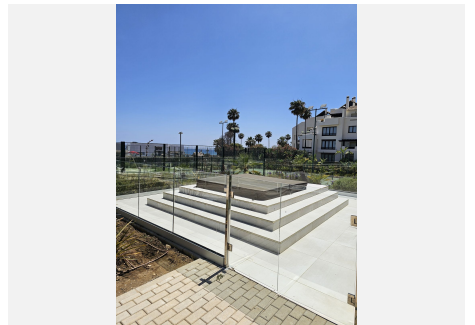

IDILIQ

ESTATES