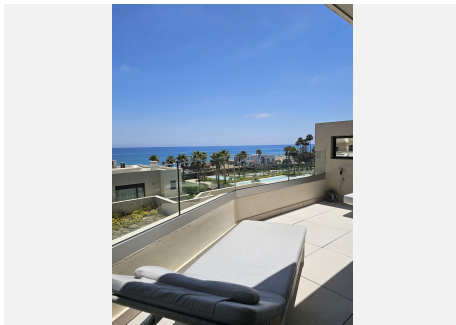

IDILIQ

ESTATES