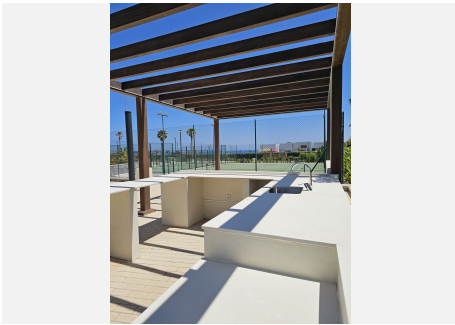

IDILIQ

ESTATES