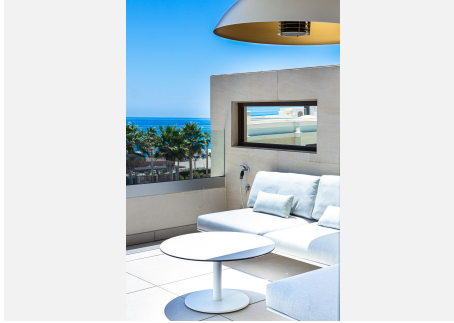

IDILIQ

ESTATES