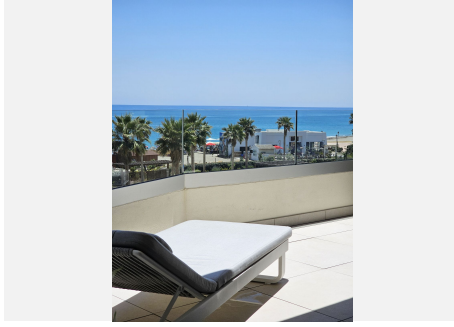

IDILIQ

ESTATES