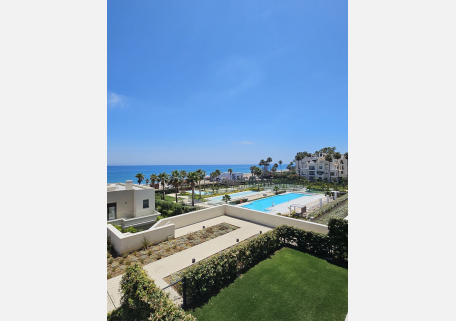

IDILIQ

ESTATES