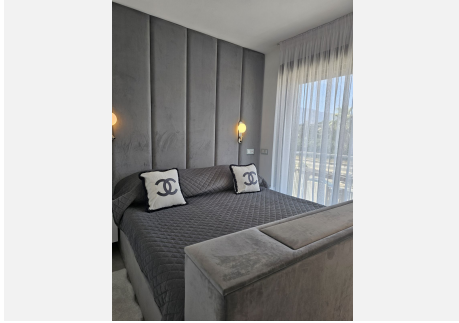

IDILIQ

ESTATES