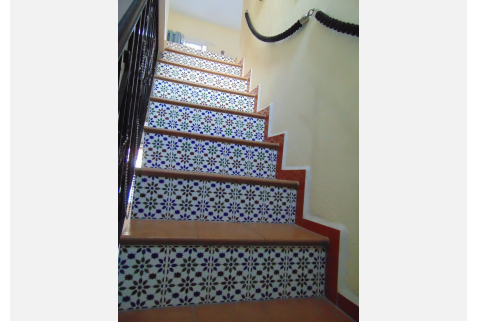

IDILIQ

ESTATES