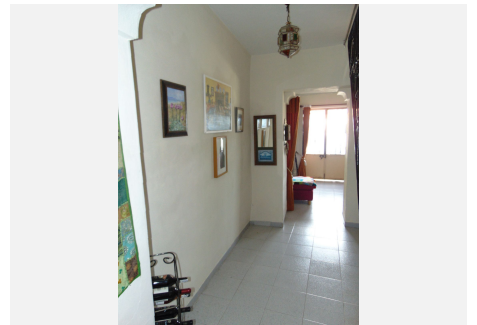

IDILIQ

ESTATES

Category : Resale.