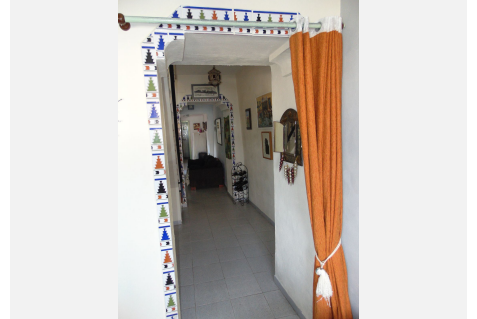

IDILIQ

ESTATES

Category : Resale.