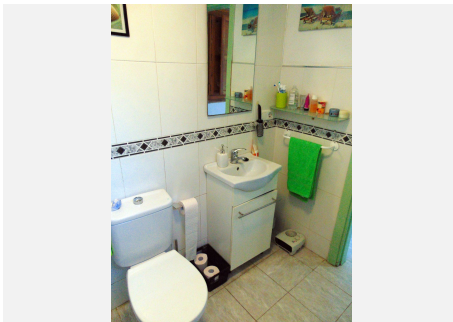

IDILIQ

ESTATES

Category : Resale.