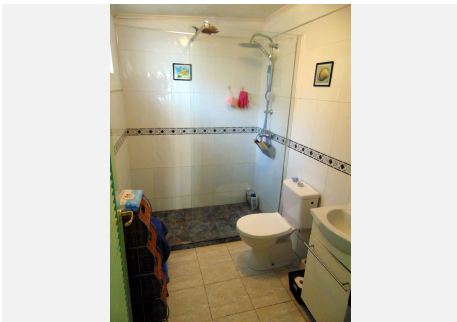

IDILIQ

ESTATES

Category : Resale.