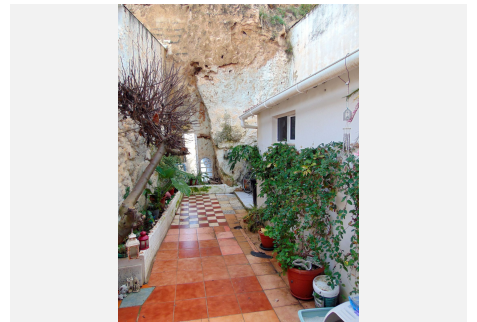

IDILIQ

ESTATES

Category : Resale.