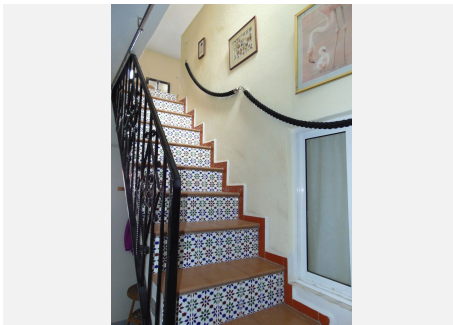

IDILIQ

ESTATES

Category : Resale.