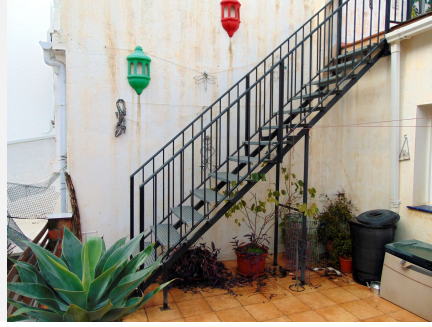

IDILIQ

ESTATES