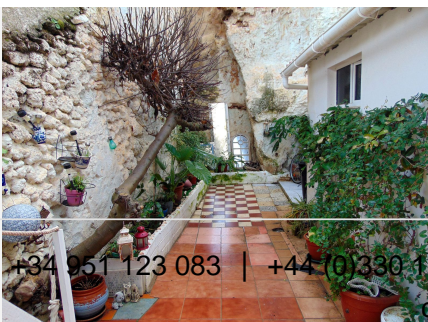

IDILIQ

ESTATES

Category : Resale.