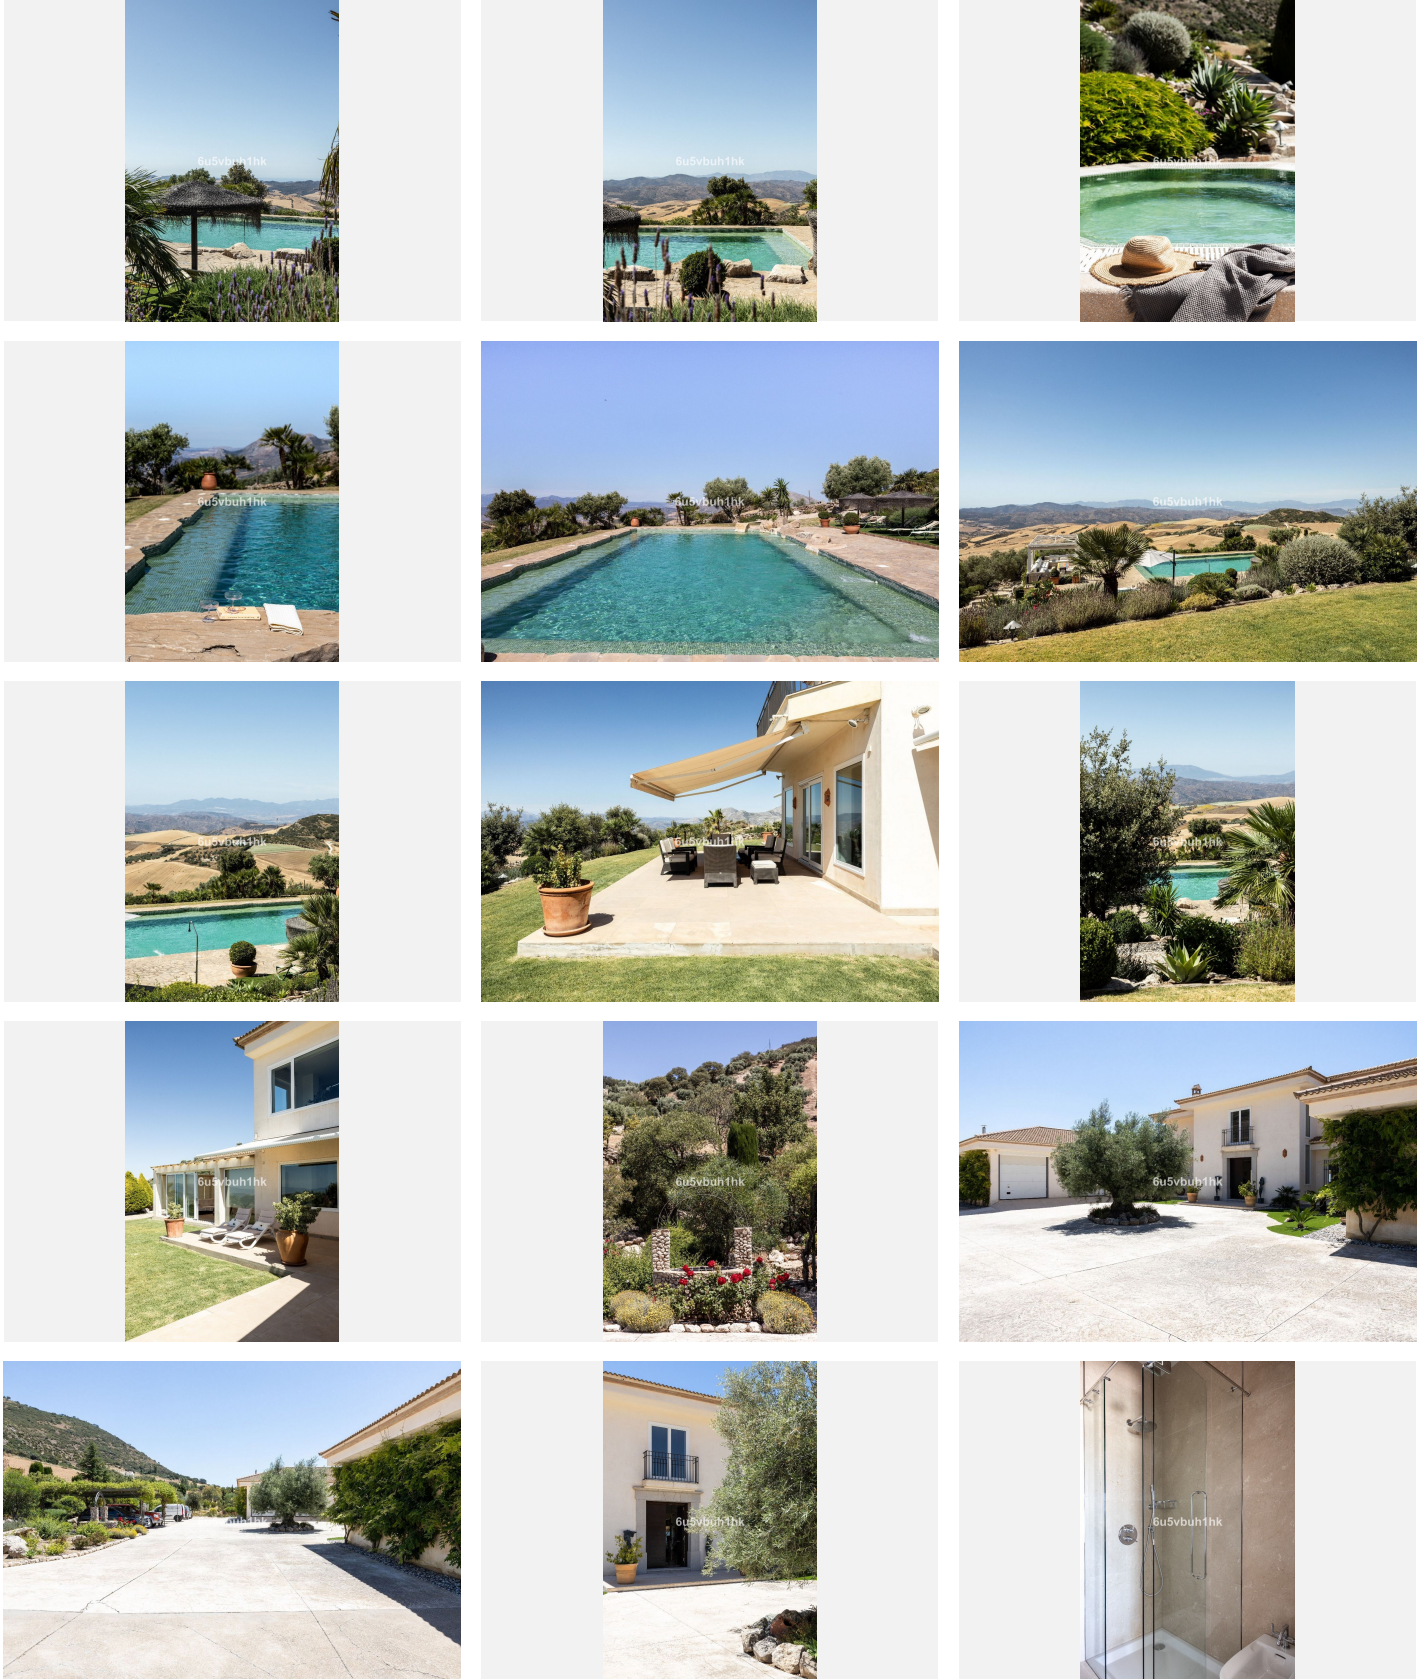

IDILIQ

ESTATES