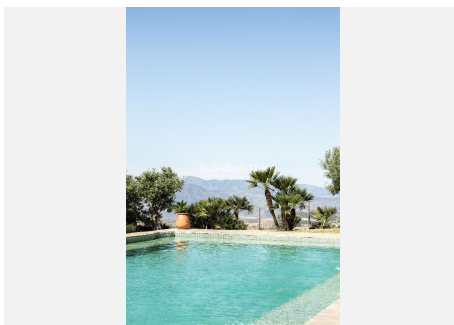

IDILIQ

ESTATES