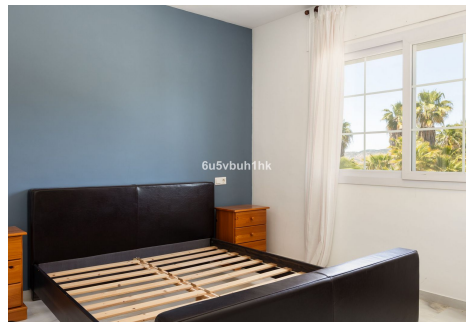

IDILIQ

ESTATES

Upstairs, two generous bedrooms provide peaceful private accommodation, including a principal suite with en-suite bathroom. Both rooms feature fitted wardrobes and enjoy a calm, elevated outlook.

Crowning the home is the charming turret level—a versatile open space that can serve as a third bedroom, guest retreat, home office, or creative studio—opening onto its own private terrace with spectacular 360° views across the golf course, mountains, and surrounding countryside.

The property also includes a private garage space and storage room.

A Lifestyle Beyond the Front Door

Life at Lauro Golf is about far more than the home itself. Residents enjoy access to an established resort-style community with:

- Multiple communal swimming pools
- Paddle tennis courts
- Clubhouse and restaurant
- Equestrian facilities
- 27-hole championship golf course
- Peaceful landscaped surroundings

Set between Alhaurín de la Torre and Alhaurín el Grande, this sought-after enclave offers the rare balance of privacy, nature, and accessibility—perfect for full-time living, a lock-up-and-leave holiday home, or an investment in the Costa del Sol lifestyle.