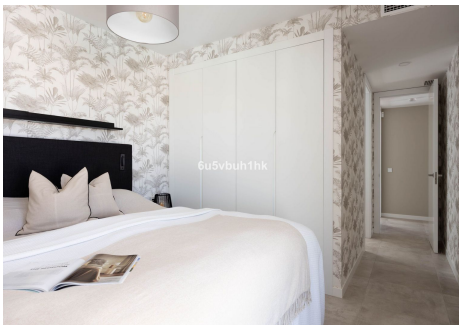

IDILIQ

ESTATES