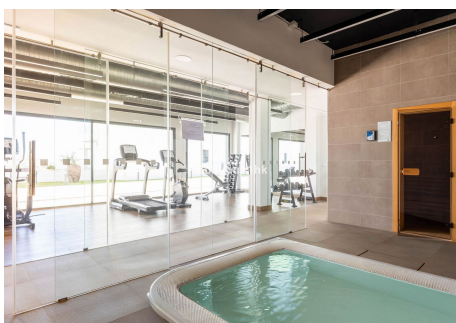

IDILIQ

ESTATES