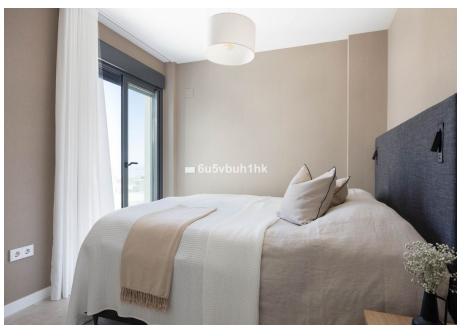

IDILIQ

ESTATES