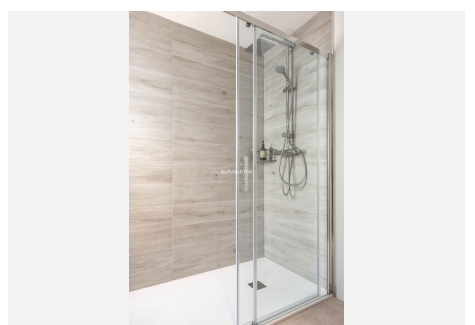

IDILIQ

ESTATES