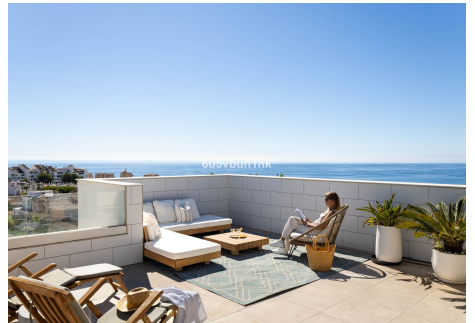

Featuring 146m² of beautifully designed interior space and 150m² of sun-drenched terraces, this home is built for those who value light, space, and style. The open-plan kitchen and living area flow seamlessly onto a 57m² main terrace that connects directly with the living room and bedrooms — all enjoying stunning panoramic views over the Mediterranean and the city of Estepona.

The highlight of this exceptional property is the 93m² private solarium, complete with a pergola, outdoor kitchen, and chill-out area — the ideal setting to relax, entertain, and take in the incredible sea views.

Adults' and children's swimming pools

Fully equipped gym

Sauna and jacuzzi

Co-working area

Additionally, short-term rentals are permitted, making this an excellent investment opportunity as well as a luxurious private residence.

Every detail of this home has been designed to deliver an exceptional living experience — combining sophistication, sea views, and proximity to everything Estepona has to offer.

IDILIQ

ESTATES

IDILIQ

ESTATES