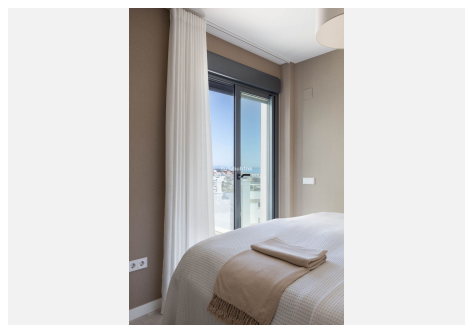

IDILIQ

ESTATES