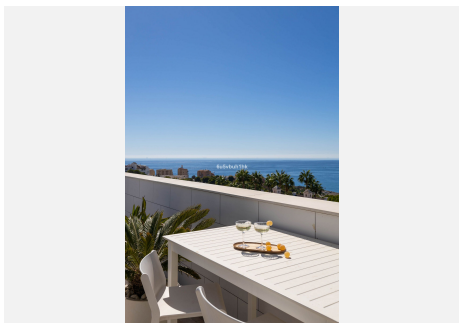

IDILIQ

ESTATES