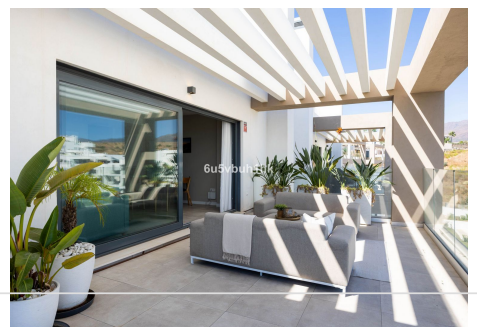

IDILIQ

ESTATES

This penthouse also includes two private parking spaces and a very spacious storage room, providing comfort and convenience.

The exclusive Las Mesas community offers outstanding facilities, including:

Adults' and children's swimming pools

Fully equipped gym

Sauna and jacuzzi

Co-working area

Additionally, short-term rentals are permitted, making this an excellent investment opportunity as well as a luxurious private residence.

Every detail of this home has been designed to deliver an exceptional living experience — combining sophistication, sea views, and proximity to everything Estepona has to offer.