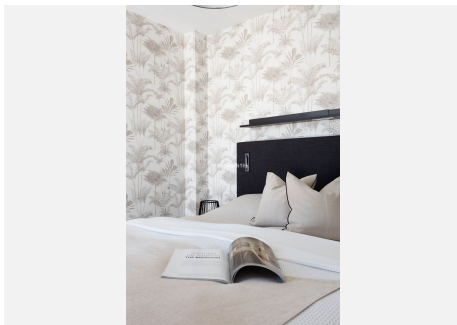

IDILIQ

ESTATES