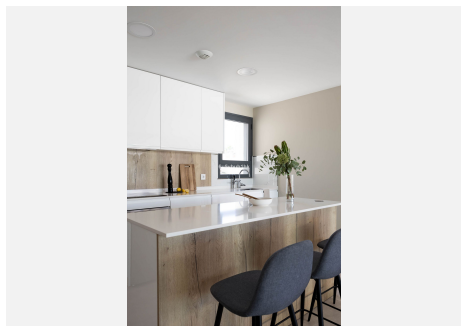

IDILIQ

ESTATES

This penthouse also includes two private parking spaces and a very spacious storage room, providing comfort and convenience.

The exclusive Las Mesas community offers outstanding facilities, including:

Adults' and children's swimming pools

Fully equipped gym

Sauna and jacuzzi

Co-working area

Additionally, short-term rentals are permitted, making this an excellent investment opportunity as well as a luxurious private residence.

Every detail of this home has been designed to deliver an exceptional living experience — combining sophistication, sea views, and proximity to everything Estepona has to offer.