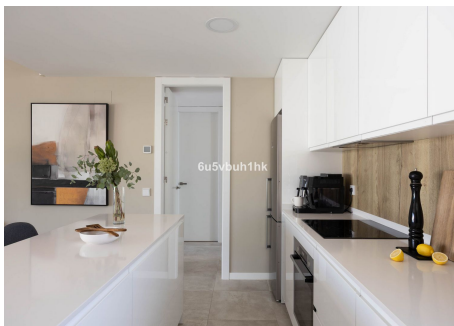

IDILIQ

ESTATES

This penthouse also includes two private parking spaces and a very spacious storage room, providing comfort and convenience.

The exclusive Las Mesas community offers outstanding facilities, including:

Adults' and children's swimming pools

Fully equipped gym

Sauna and jacuzzi

Co-working area

Additionally, short-term rentals are permitted, making this an excellent investment opportunity as well as a luxurious private residence.

Every detail of this home has been designed to deliver an exceptional living experience — combining sophistication, sea views, and proximity to everything Estepona has to offer.