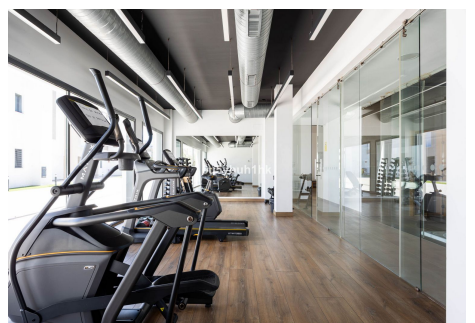

IDILIQ

ESTATES