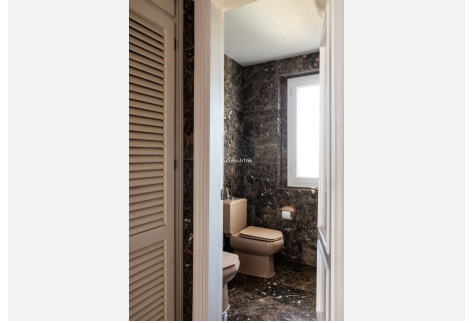

IDILIQ

ESTATES