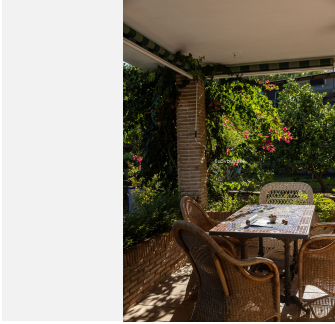

IDILIQ

ESTATES