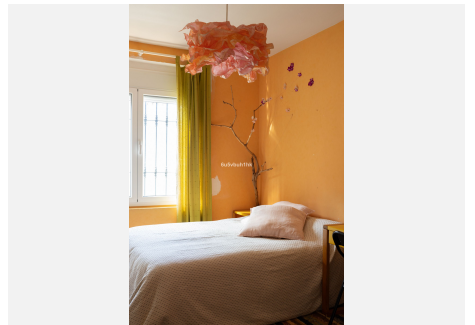

IDILIQ

ESTATES