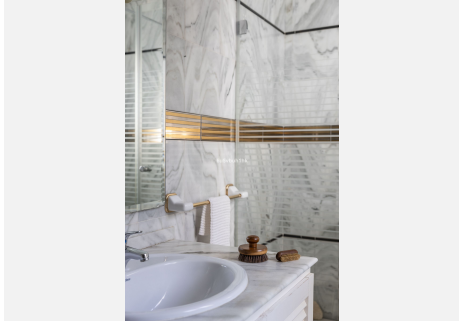

IDILIQ

ESTATES