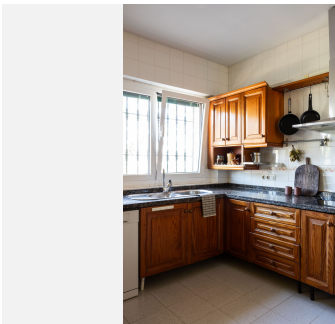

IDILIQ

ESTATES