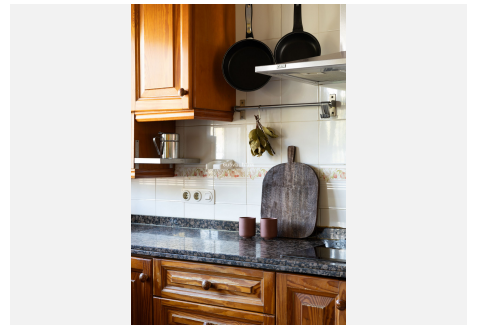

IDILIQ

ESTATES