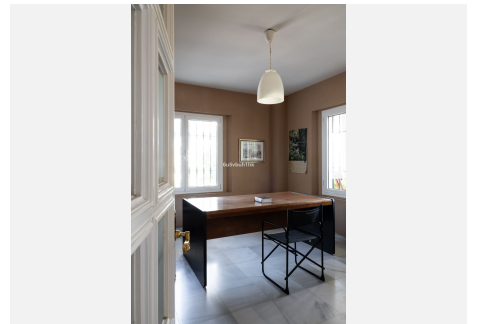

IDILIQ

ESTATES