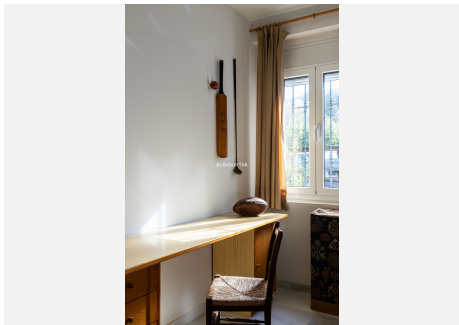

IDILIQ

ESTATES