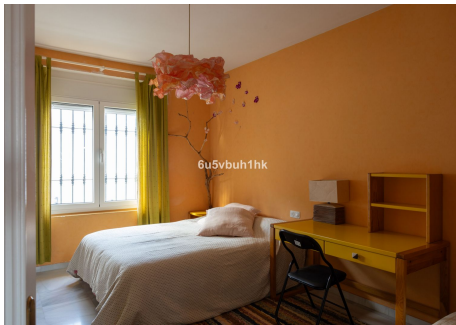

IDILIQ

ESTATES