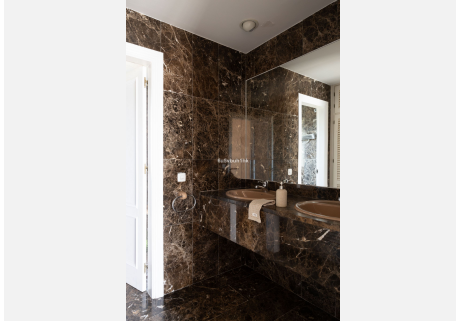

IDILIQ

ESTATES