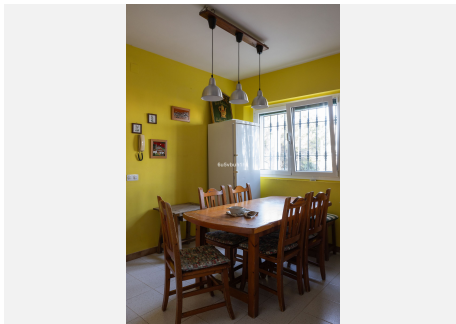

IDILIQ

ESTATES