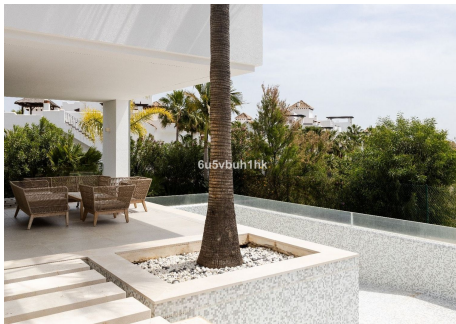

IDILIQ

ESTATES