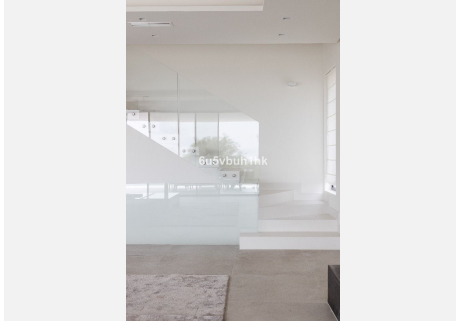

IDILIQ

ESTATES