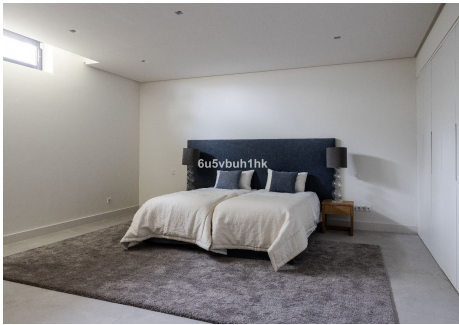

IDILIQ

ESTATES