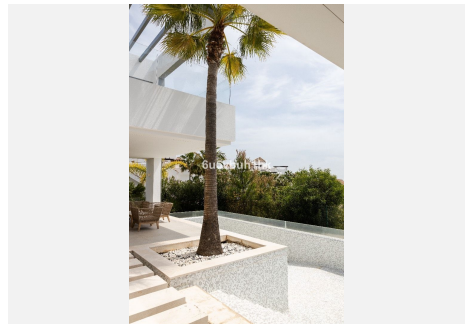

IDILIQ

ESTATES