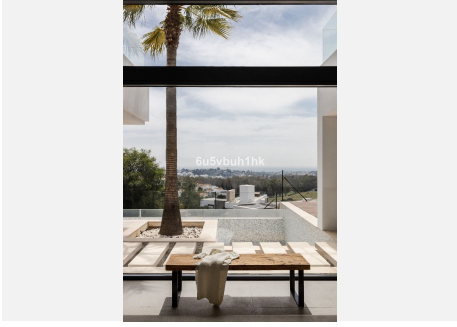

IDILIQ

ESTATES