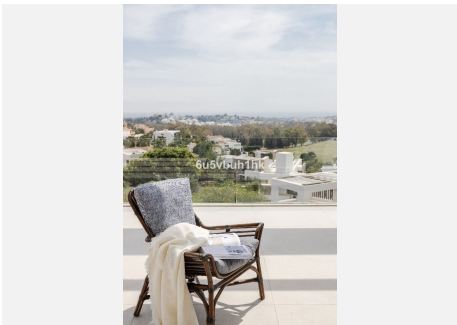

IDILIQ

ESTATES