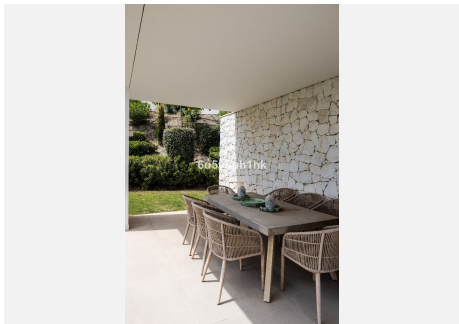

IDILIQ

ESTATES