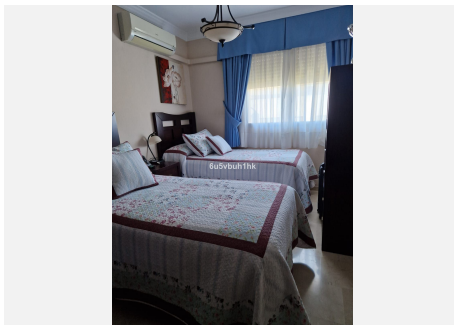

IDILIQ

ESTATES

estate gem, where quality of life meets incomparable location.