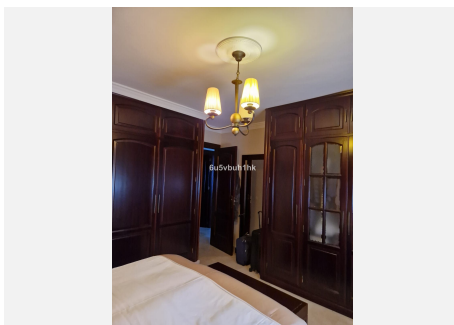

IDILIQ

ESTATES

estate gem, where quality of life meets incomparable location.