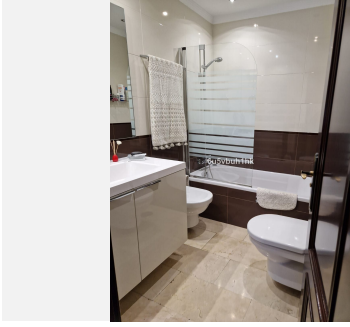

IDILIQ

ESTATES