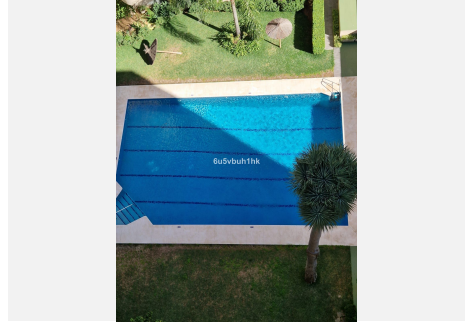

IDILIQ

ESTATES