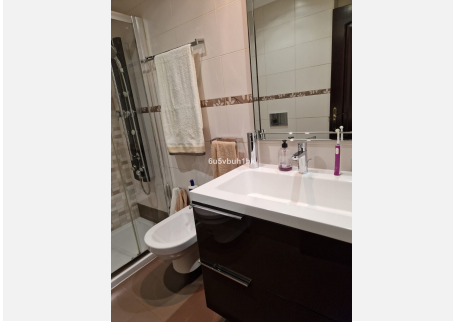

IDILIQ

ESTATES