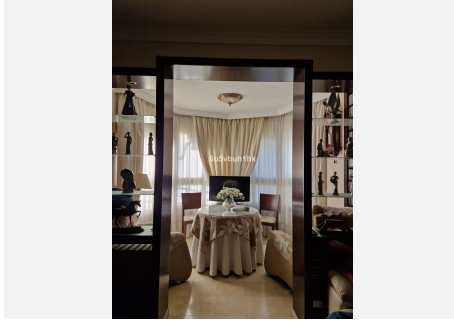

IDILIQ

ESTATES

estate gem, where quality of life meets incomparable location.