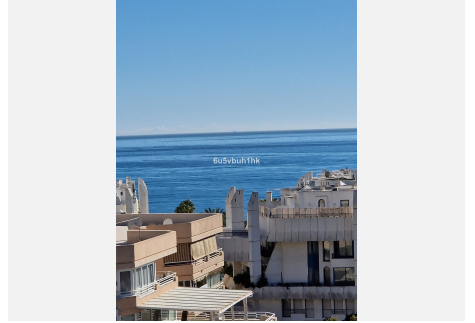

IDILIQ

ESTATES