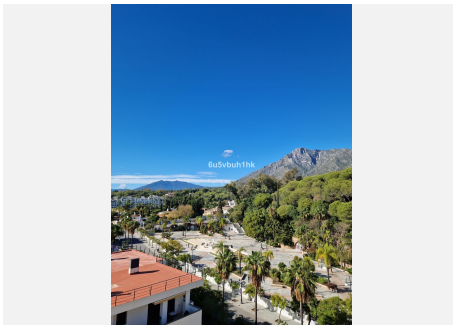

IDILIQ

ESTATES