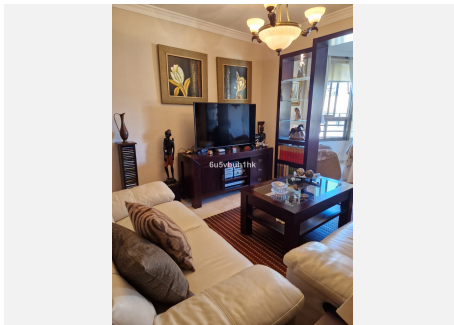

IDILIQ

ESTATES

estate gem, where quality of life meets incomparable location.