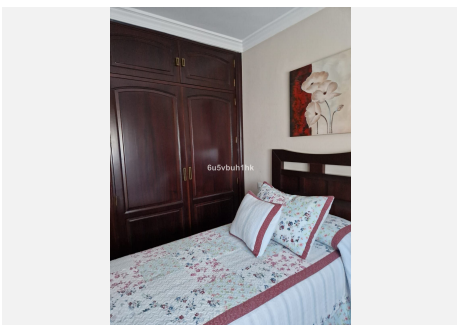

IDILIQ

ESTATES

estate gem, where quality of life meets incomparable location.