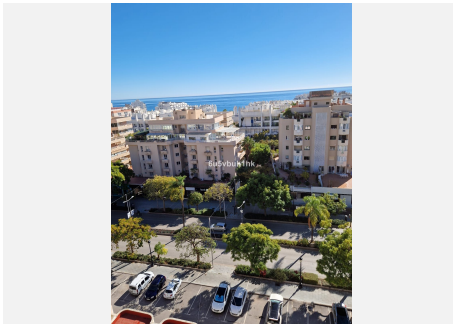

IDILIQ

ESTATES