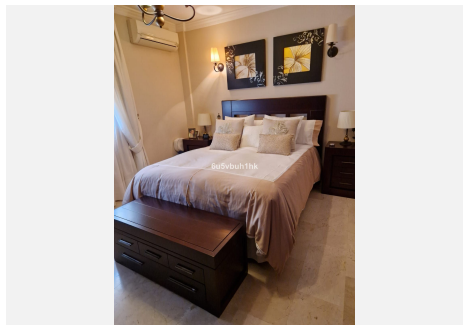

IDILIQ

ESTATES

estate gem, where quality of life meets incomparable location.