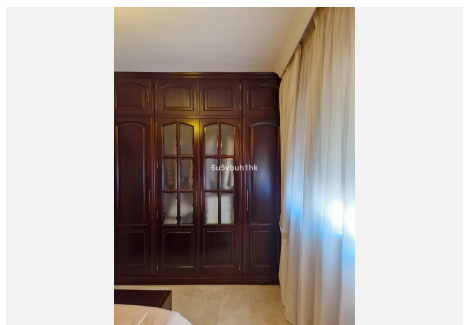

IDILIQ

ESTATES

estate gem, where quality of life meets incomparable location.