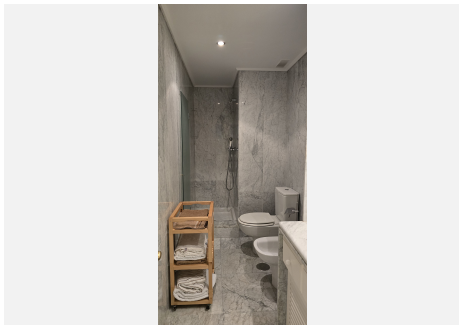

IDILIQ

ESTATES