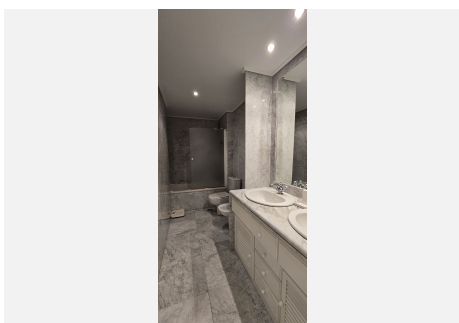

IDILIQ

ESTATES