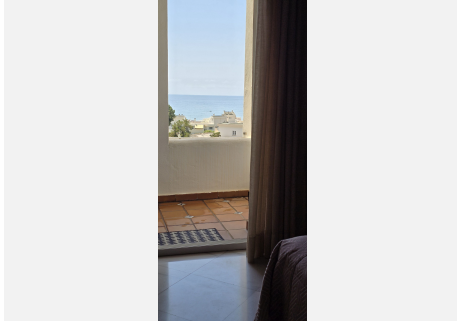

IDILIQ

ESTATES