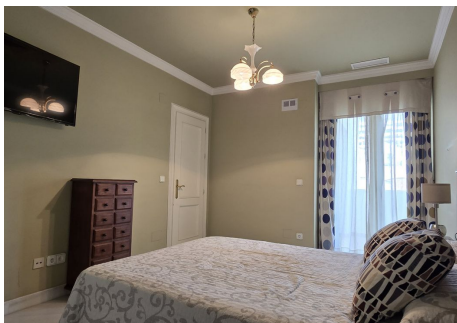

IDILIQ

ESTATES