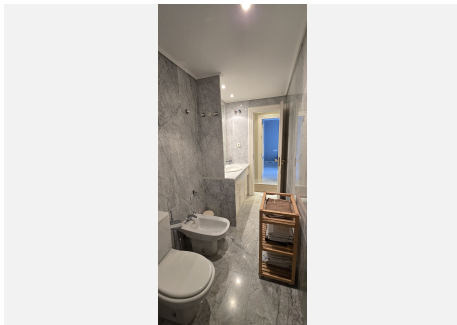

IDILIQ

ESTATES