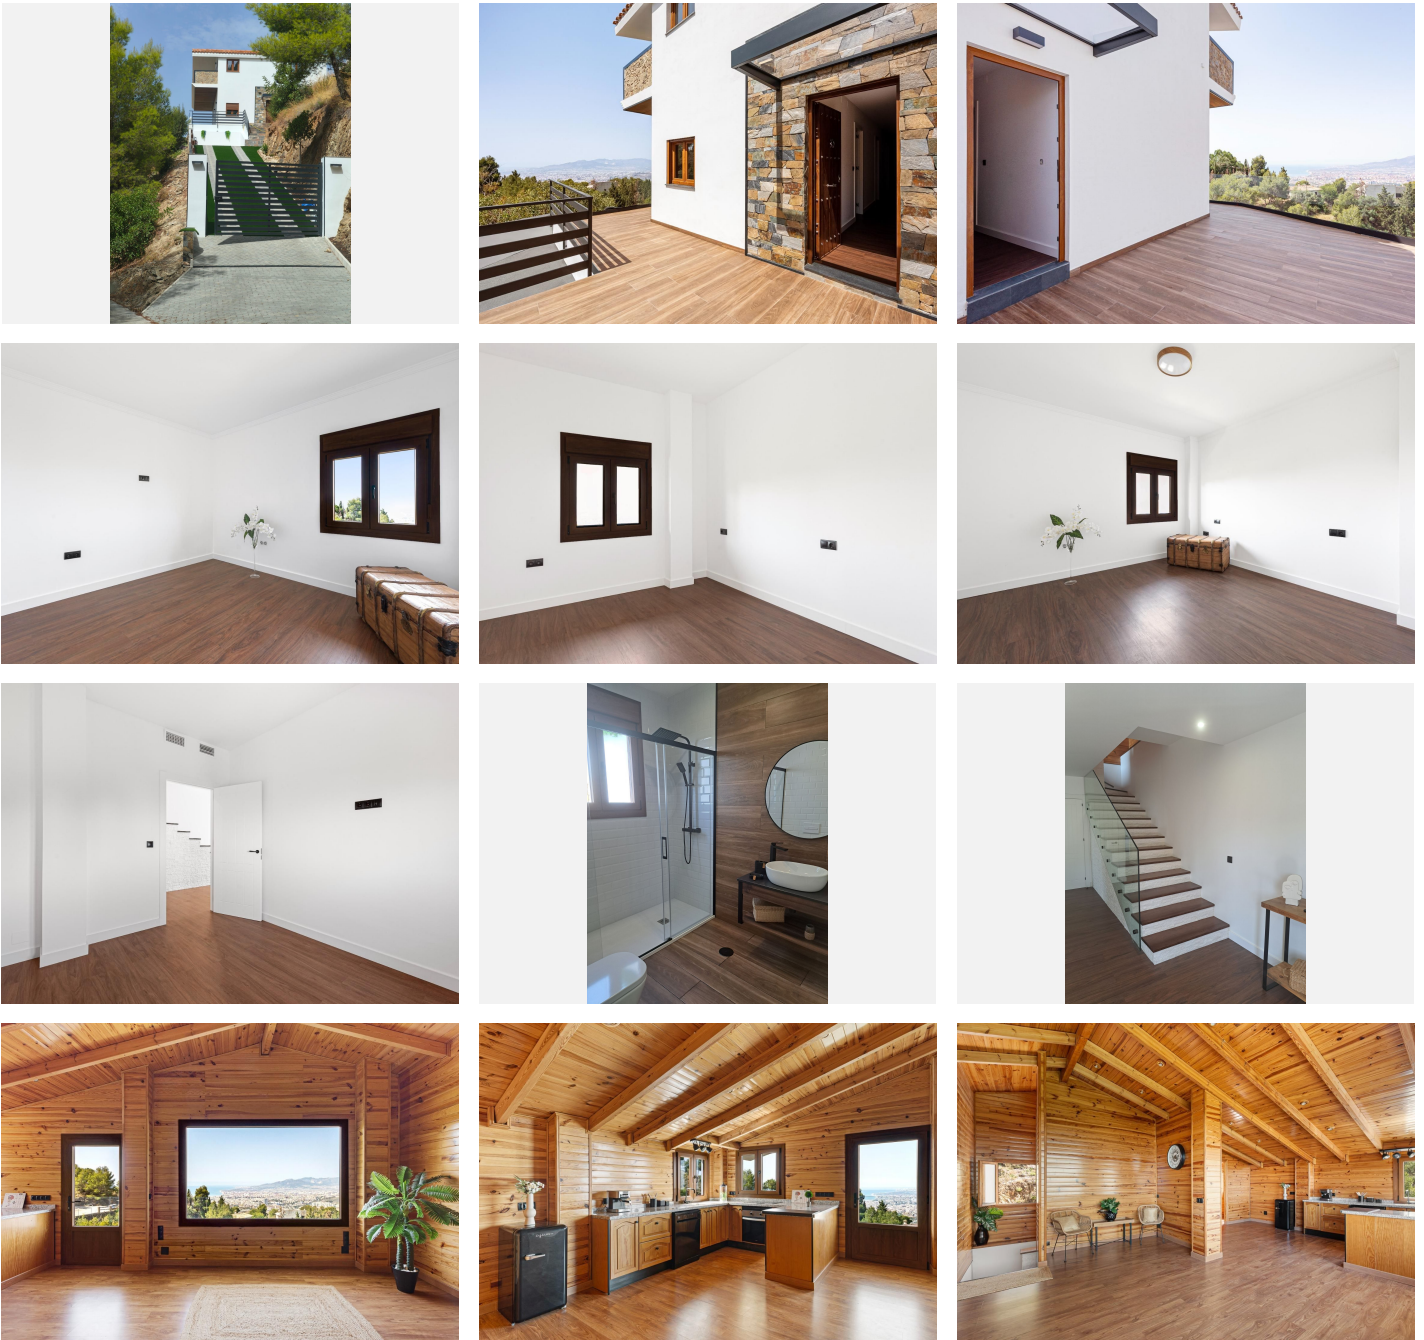

IDILIQ

ESTATES

BEST VALUE, BEST LOCATION, BEST PANORAMIC VIEWS and it's only 8min drive to Málaga Center and Port.

VIEWINGS HIGHLY RECOMMENDED.