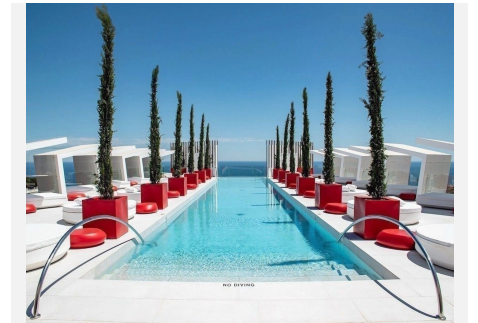

IDILIQ

ESTATES

Services: Swimming Pools Sauna Botanical Gardens Outdoor Cinema Playground Coworking Space Hiking Trails Picnic and BBQ Area Outdoor Gym Yoga Area Services include: Chef service by Diego Gallegos Cleaning services Personal Trainer Transportation Access to SPA, gyms, tennis, padel, and volleyball.