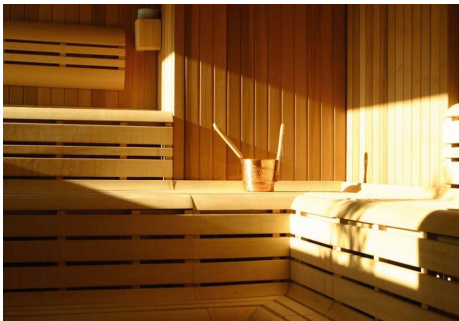

IDILIQ

ESTATES

Services: Swimming Pools Sauna Botanical Gardens Outdoor Cinema Playground Coworking Space Hiking Trails Picnic and BBQ Area Outdoor Gym Yoga Area Services include: Chef service by Diego Gallegos Cleaning services Personal Trainer Transportation Access to SPA, gyms, tennis, padel, and volleyball.