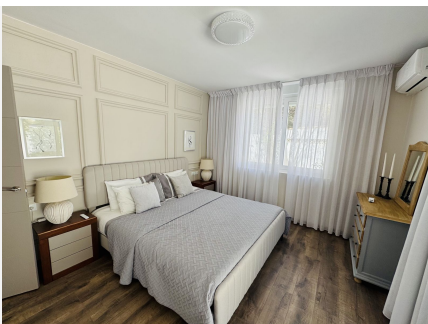

IDILIQ

ESTATES

Set on a generous plot, the outdoor areas are a true highlight. Surrounded by mature pine trees, the private garden offers a peaceful retreat, while a heated swimming pool allows for year-round enjoyment. Multiple terraces provide space for sun-drenched lounging and alfresco dining, all framed by panoramic views.

Additional features include air conditioning throughout, a private garage, and fully furnished interiors ready for immediate use. The home's proximity to the beach, combined with its privacy and setting, enhances both lifestyle appeal and long-term value.

Located close to golf courses, beachside dining, and essential amenities, this luxury property represents an exceptional investment opportunity, as well as a sophisticated permanent residence.

A unique villa where nature, privacy, and the Mediterranean lifestyle come together in effortless harmony.