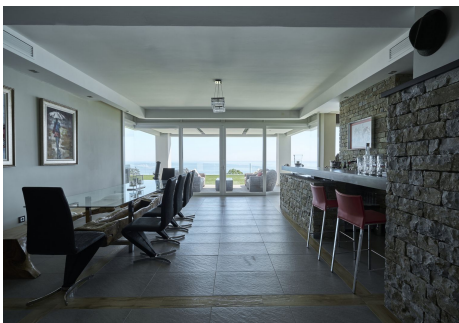

IDILIQ

ESTATES