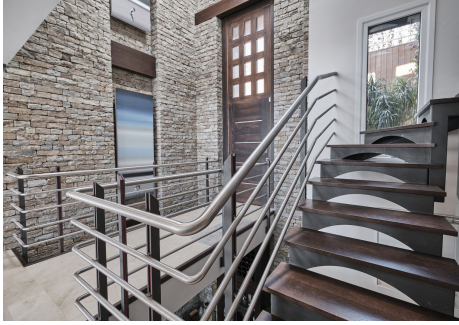

IDILIQ

ESTATES