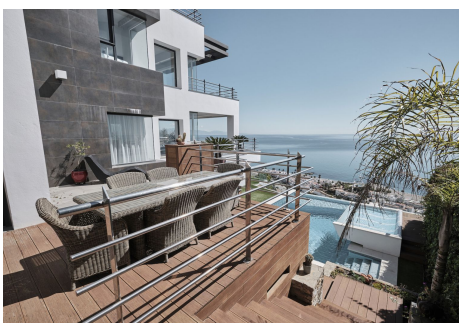

IDILIQ

ESTATES