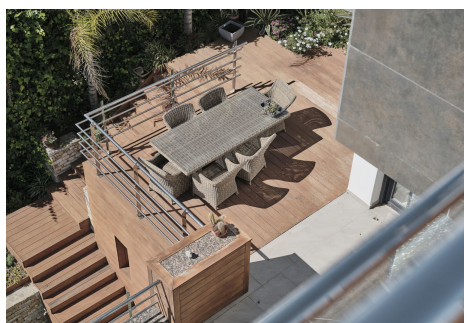

IDILIQ

ESTATES