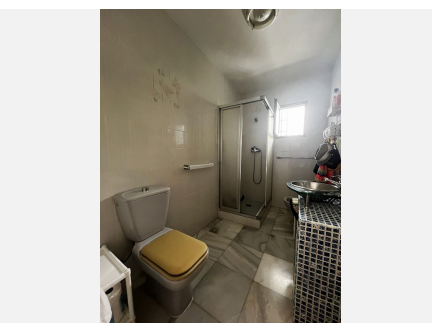

IDILIQ

ESTATES