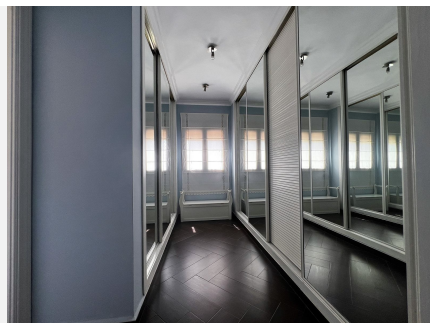

IDILIQ

ESTATES