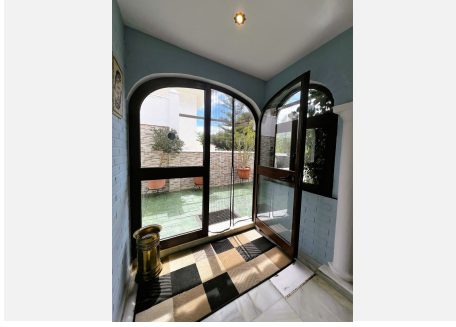

IDILIQ

ESTATES