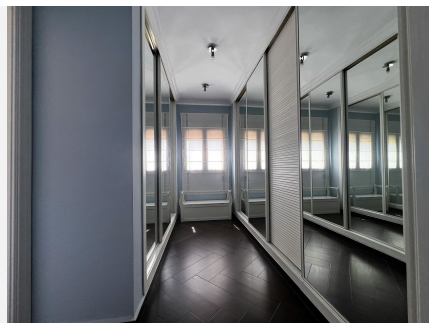

IDILIQ

ESTATES