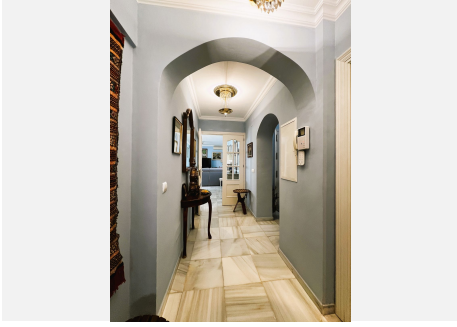

IDILIQ

ESTATES