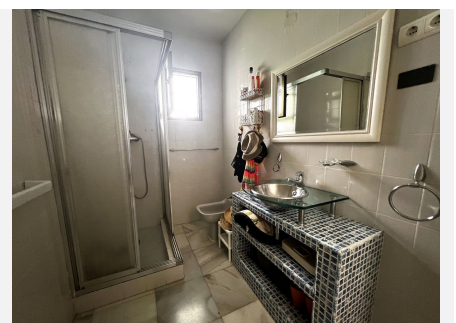

IDILIQ

ESTATES