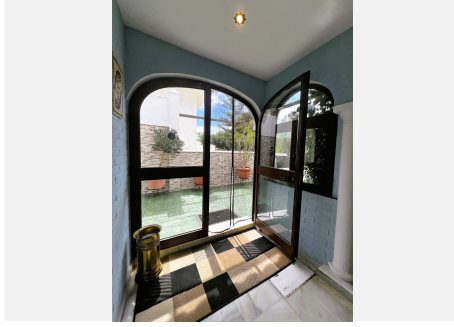

IDILIQ

ESTATES