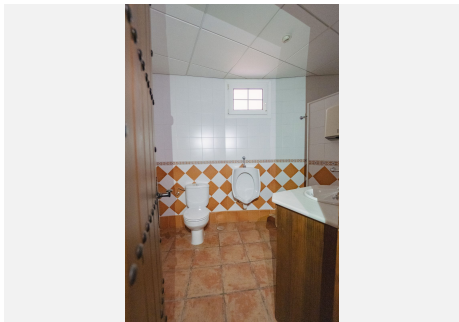

IDILIQ

ESTATES