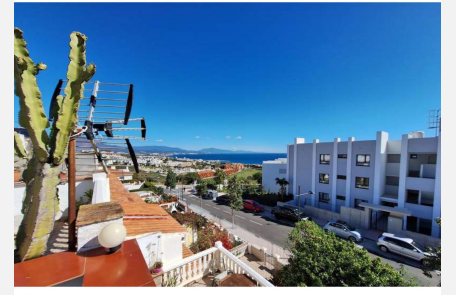

IDILIQ

ESTATES