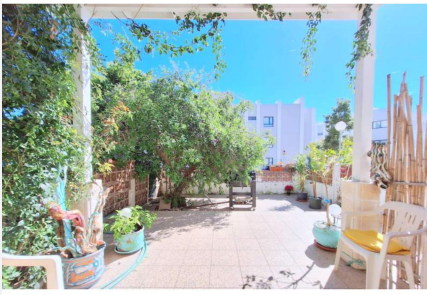

IDILIQ

ESTATES