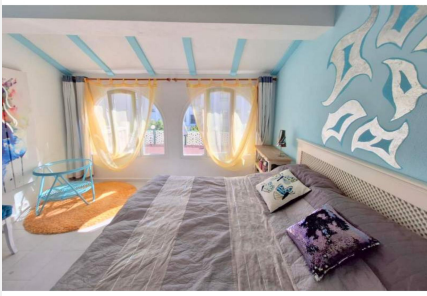

IDILIQ

ESTATES