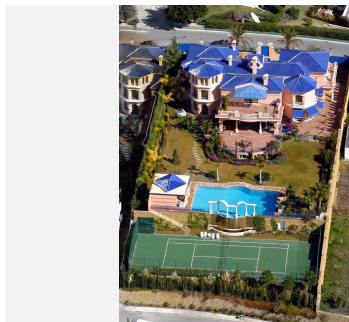

IDILIQ

ESTATES

experience the epitome of Marbella's elite lifestyle.

+34 951 123 083 | +44 (0)330 449 8687 | info@idiliqestates.com Local 28, Edificio D, Centro de Negocios Puerta de Banús, N-340, Km 175, 29660 Nueva Andalucía