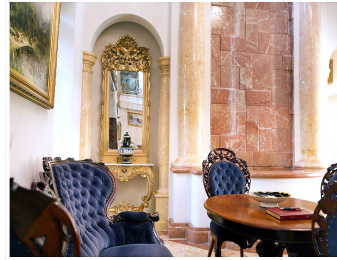

IDILIQ

ESTATES

R4443529

Nueva Andalucía

REF# R4443529 8.500.000 €

BEDS

6

BATHS

7

BUILT

1727 m²

PLOT

3400 m²

TERRACE

100 m²

Are you ready to step into a world of refined luxury and timeless sophistication? Welcome to this extraordinary classical mansion in the heart of Marbella, a masterpiece of architectural beauty and opulence. With six spacious rooms and a vast 1727 square meters of living space, this mansion offers an unparalleled sense of grandeur and space. Enjoy a private indoor heated pool, a tennis court, a well-equipped gym, a games room, and a soothing jacuzzi, all within the confines of your own estate. As you step through the majestic entrance, you'll be greeted by the timeless elegance that defines every corner of this mansion. From the ornate ceilings to the meticulously crafted woodwork, no detail has been spared in creating an atmosphere of refinement. Swim year-round in your private indoor heated pool. Whether for leisure or exercise, this luxurious amenity offers unparalleled convenience and comfort. Tennis enthusiasts will relish the opportunity to perfect their game on the private court, just steps from the main residence. Stay active and healthy with a fully equipped gym, complete with modern fitness equipment and ample space for workouts. Entertain friends and family in the dedicated games room, featuring billiards, table tennis, and other indoor games. Unwind and relax in the tranquil jacuzzi, surrounded by lush landscaping and the soothing sounds of nature. This classical mansion is a true masterpiece, a testament to both luxury and comfort. Don't miss the chance to make it your own. Contact us today to schedule a private viewing and

+34 951 123 083 | +34 (0)330 179 8687 | info@idiliqestates.com Local 28, Edificio D, Centro de Negocios Puerta de Banús, N-340, Km 175, 29660 Nueva Andalucía