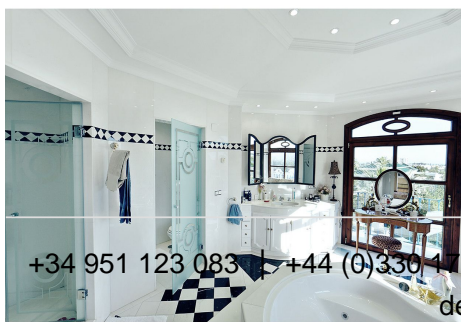

IDILIQ

ESTATES

experience the epitome of Marbella's elite lifestyle.

+34 951 123 083 | +44 (0)330 449 8687 | info@idiliqestates.com Local 28, Edificio D, Centro de Negocios Puerta de Banús, N-340, Km 175, 29660 Nueva Andalucía