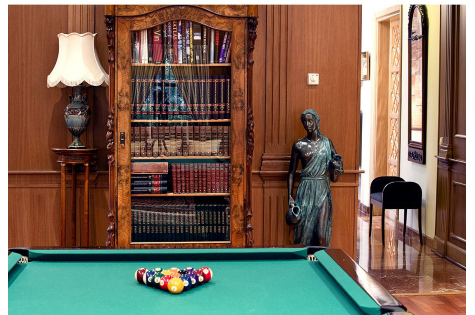

IDILIQ

ESTATES