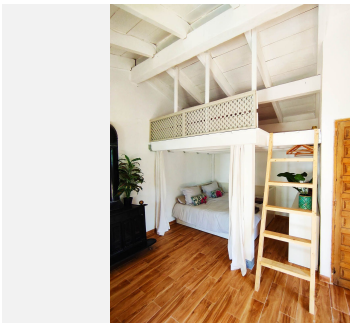

IDILIQ

ESTATES