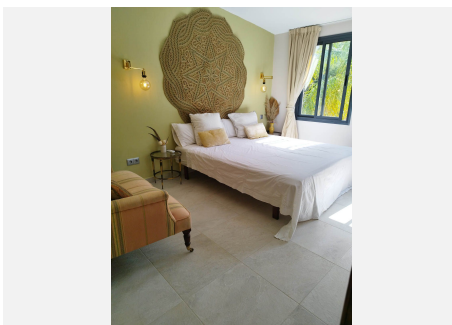

IDILIQ

ESTATES