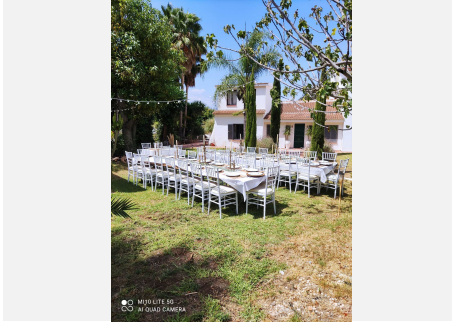

IDILIQ

ESTATES