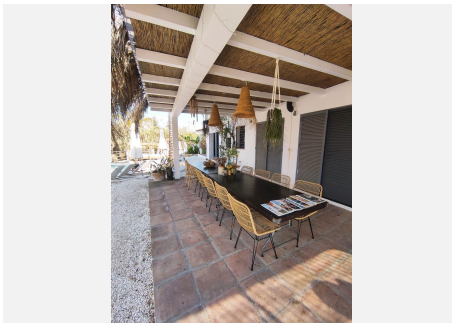

IDILIQ

ESTATES