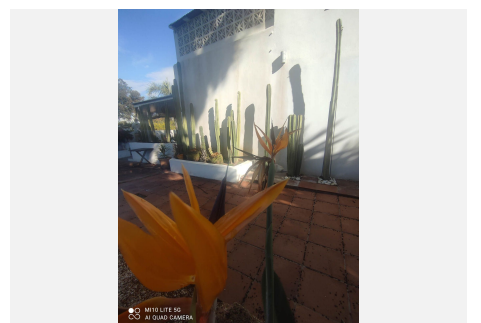

IDILIQ

ESTATES