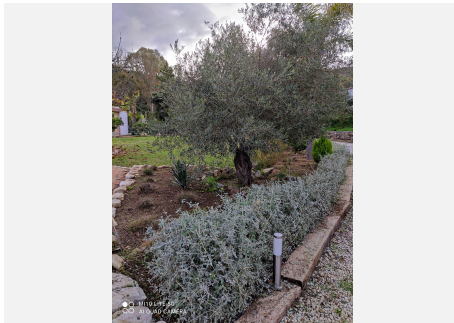

IDILIQ

ESTATES