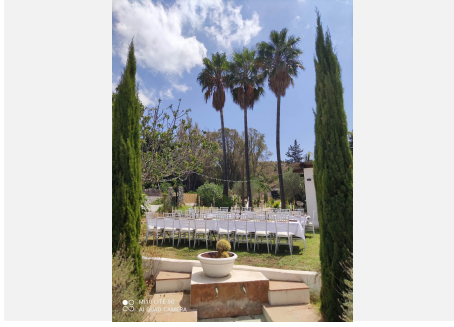

IDILIQ

ESTATES