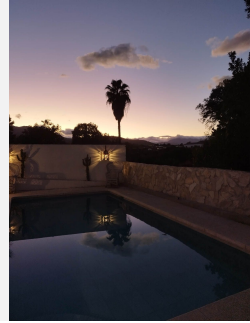

IDILIQ

ESTATES