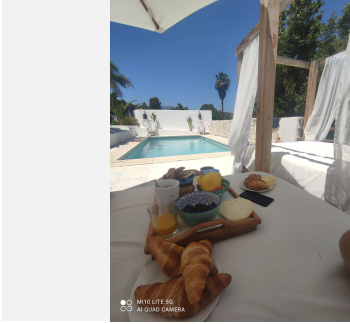

IDILIQ

ESTATES