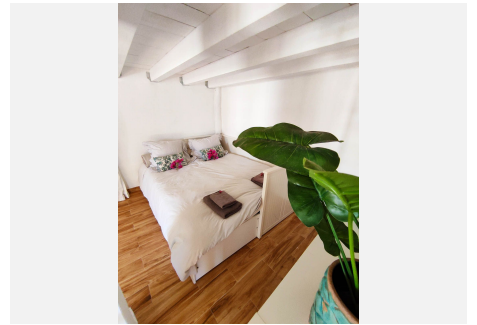

IDILIQ

ESTATES