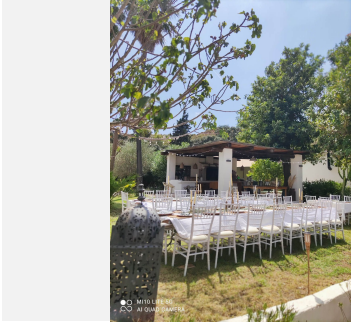

IDILIQ

ESTATES