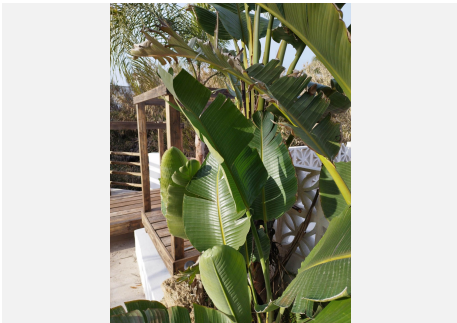

IDILIQ

ESTATES