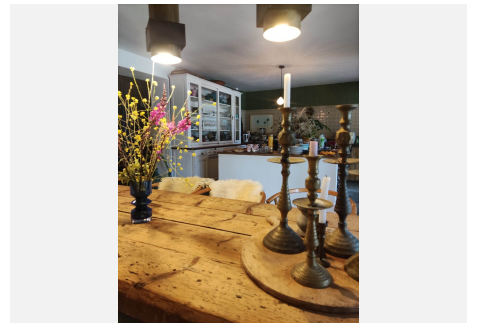

IDILIQ

ESTATES