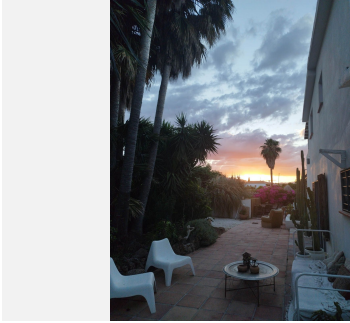

IDILIQ

ESTATES