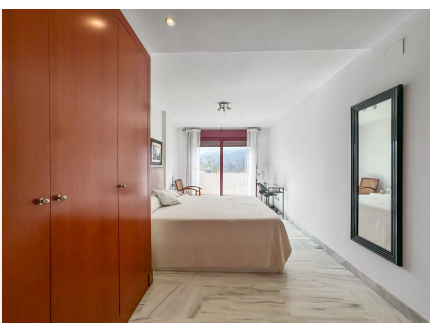

IDILIQ

ESTATES