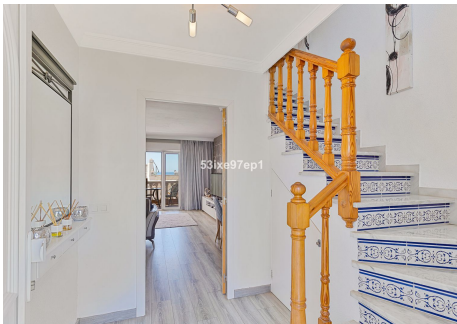

IDILIQ

ESTATES

bedrooms and also offers a wonderful sea view – a luxurious touch that enhances everyday life.

The well-maintained community offers lush green areas and an inviting shared pool that creates a lovely holiday feeling all year round.

The location is truly something special. In just five minutes, you can walk to the wide sandy beach of Carvajal, where you can enjoy the Mediterranean and the popular Kalifato beach restaurant with its well-liked selection of food and drinks. Carvajal train station is about a 15-minute walk away, and the bus stop around 10 minutes on foot. In the nearby area, there is also a grocery store and a gas station for a convenient everyday life.

This is a home that works equally well as a permanent residence, an exclusive holiday home, or an attractive investment opportunity on the Costa del Sol.