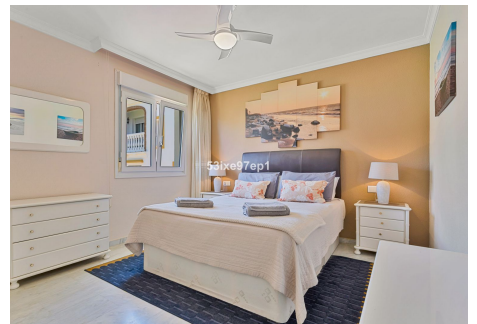

IDILIQ

ESTATES

bedrooms and also offers a wonderful sea view – a luxurious touch that enhances everyday life.

The well-maintained community offers lush green areas and an inviting shared pool that creates a lovely holiday feeling all year round.

The location is truly something special. In just five minutes, you can walk to the wide sandy beach of Carvajal, where you can enjoy the Mediterranean and the popular Kalifato beach restaurant with its well-liked selection of food and drinks. Carvajal train station is about a 15-minute walk away, and the bus stop around 10 minutes on foot. In the nearby area, there is also a grocery store and a gas station for a convenient everyday life.

This is a home that works equally well as a permanent residence, an exclusive holiday home, or an attractive investment opportunity on the Costa del Sol.