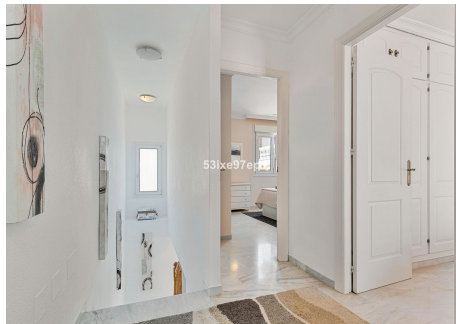

IDILIQ

ESTATES

bedrooms and also offers a wonderful sea view – a luxurious touch that enhances everyday life.

The well-maintained community offers lush green areas and an inviting shared pool that creates a lovely holiday feeling all year round.

The location is truly something special. In just five minutes, you can walk to the wide sandy beach of Carvajal, where you can enjoy the Mediterranean and the popular Kalifato beach restaurant with its well-liked selection of food and drinks. Carvajal train station is about a 15-minute walk away, and the bus stop around 10 minutes on foot. In the nearby area, there is also a grocery store and a gas station for a convenient everyday life.

This is a home that works equally well as a permanent residence, an exclusive holiday home, or an attractive investment opportunity on the Costa del Sol.