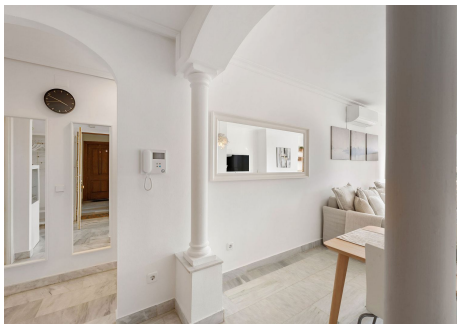

IDILIQ

ESTATES

Residents benefit from a well-maintained communal swimming pool, while the property also includes private parking and a secure storage room for added convenience.

Whether you're looking to relax by the pool, stroll to the beach, or enjoy the vibrant atmosphere of Puerto Banús, this exceptional apartment offers an unbeatable location with spectacular views.