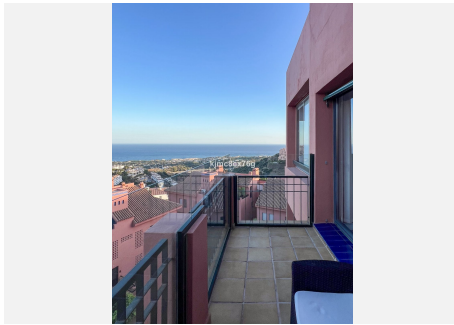

IDILIQ

ESTATES