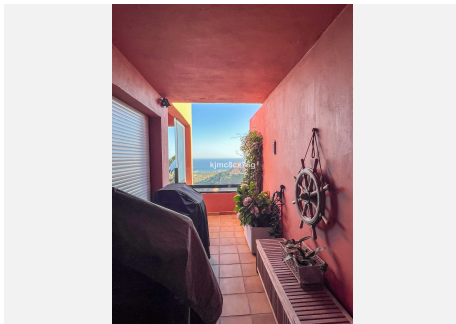

IDILIQ

ESTATES