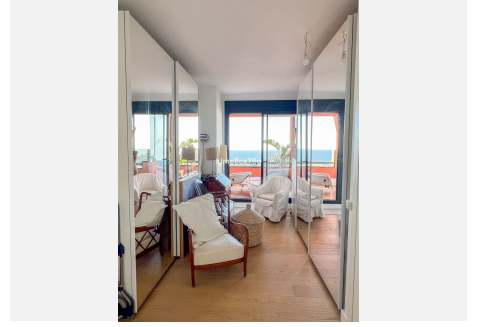

IDILIQ

ESTATES