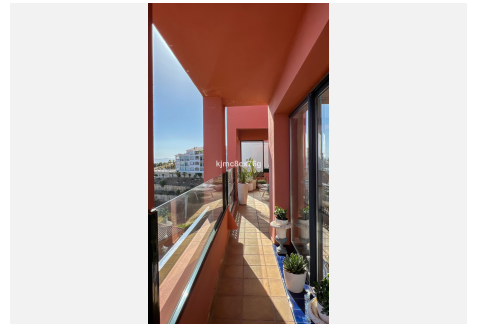

IDILIQ

ESTATES