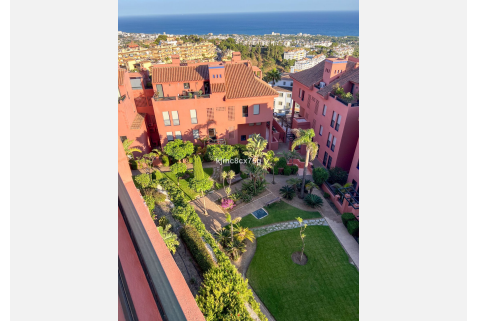

IDILIQ

ESTATES