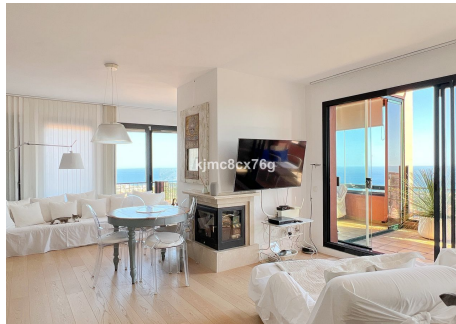

170 m²

TERRACE

75 m²

Perched atop Calahonda, this beautiful, spacious apartment boasts stunning panoramic sea views. On a clear day, you can even see as far as Africa and Gibraltar.

The heart of this spacious apartment is its bright living room with a fireplace, as well as its beautiful open-plan kitchen featuring a large, elegant multifunctional island. The four bedrooms are situated on either side, with two on each side. On the left, one of the bedrooms is currently used as an office. In this area, there is also one of the bathrooms. On the other side, next to the master bedroom, is another room currently being used as a dressing room, with a bathroom opposite each of them. Both also have direct access to the terrace, which, thanks to its size and varied orientation, offers views to the south, east, south and west, providing a multitude of ways to enjoy it all day long. With its outdoor barbecue area, you can make the most of it whether it's morning, afternoon or evening, making it perfect for relaxing with a coffee, having lunch with the family or dining with friends.

IDILIQ

ESTATES

There are also numerous built-in cupboards throughout the flat, as well as a section of the terrace that provides additional storage space. This is complemented by a separate storage room. There is also an outdoor sauna for those moments of warmth we seek during the winter months. Finally, the property comes with a covered parking space.

The gated community features security cameras, two swimming pools, a gym and beautiful, well-maintained gardens.

Come and view this beautiful, high-quality flat with unbeatable views in the best part of Calahonda today.