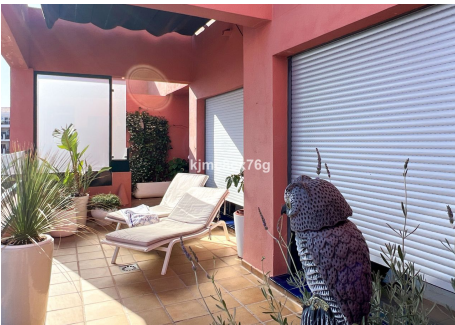

IDILIQ

ESTATES