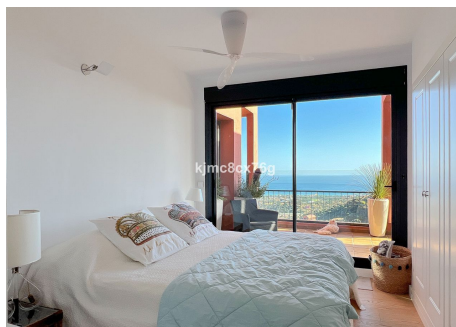

170 m²

TERRACE

75 m²

Perched atop Calahonda, this beautiful, spacious apartment boasts stunning panoramic sea views. On a clear day, you can even see as far as Africa and Gibraltar.

The heart of this spacious apartment is its bright living room with a fireplace, as well as its beautiful open-plan kitchen featuring a large, elegant multifunctional island. The four bedrooms are situated on either side, with two on each side. On the left, one of the bedrooms is currently used as an office. In this area, there is also one of the bathrooms. On the other side, next to the master bedroom, is another room currently being used as a dressing room, with a bathroom opposite each of them. Both also have direct access to the terrace, which, thanks to its size and varied orientation, offers views to the south, east, south and west, providing a multitude of ways to enjoy it all day long. With its outdoor barbecue area, you can make the most of it whether it's morning, afternoon or evening, making it perfect for relaxing with a coffee, having lunch with the family or dining with friends.

The gated community features security cameras, two swimming pools, a gym and beautiful, well-maintained gardens.

Come and view this beautiful, high-quality flat with unbeatable views in the best part of Calahonda today.