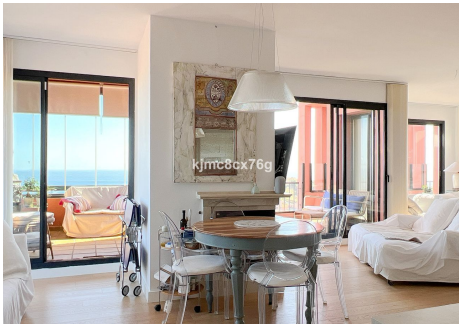

170 m²

TERRACE

75 m²

Perched atop Calahonda, this beautiful, spacious apartment boasts stunning panoramic sea views. On a clear day, you can even see as far as Africa and Gibraltar.

The heart of this spacious apartment is its bright living room with a fireplace, as well as its beautiful open-plan kitchen featuring a large, elegant multifunctional island. The four bedrooms are situated on either side, with two on each side. On the left, one of the bedrooms is currently used as an office. In this area, there is also one of the bathrooms. On the other side, next to the master bedroom, is another room currently being used as a dressing room, with a bathroom opposite each of them. Both also have direct access to the terrace, which, thanks to its size and varied orientation, offers views to the south, east, south and west, providing a multitude of ways to enjoy it all day long. With its outdoor barbecue area, you can make the most of it whether it's morning, afternoon or evening, making it perfect for relaxing with a coffee, having lunch with the family or dining with friends.

IDILIQ

ESTATES

There are also numerous built-in cupboards throughout the flat, as well as a section of the terrace that provides additional storage space. This is complemented by a separate storage room. There is also an outdoor sauna for those moments of warmth we seek during the winter months. Finally, the property comes with a covered parking space.

The gated community features security cameras, two swimming pools, a gym and beautiful, well-maintained gardens.

Come and view this beautiful, high-quality flat with unbeatable views in the best part of Calahonda today.