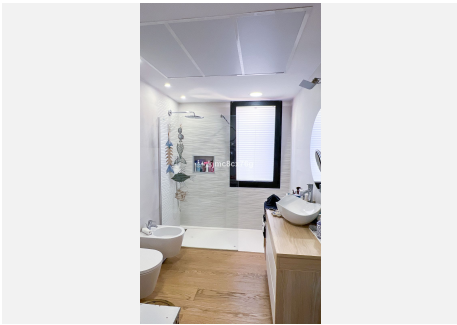

IDILIQ

ESTATES