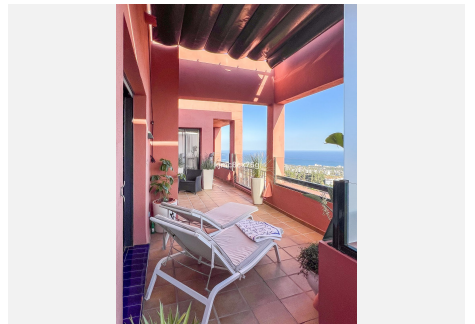

IDILIQ

ESTATES