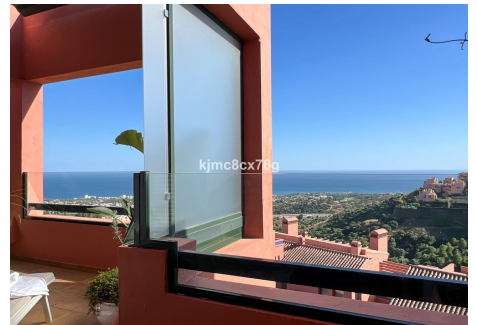

IDILIQ

ESTATES