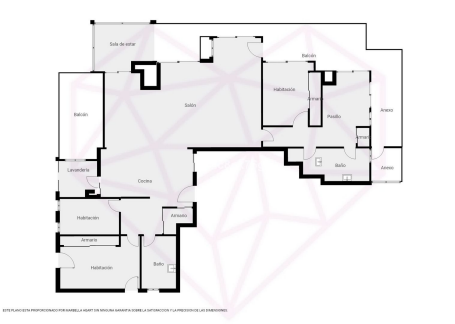

IDILIQ

ESTATES