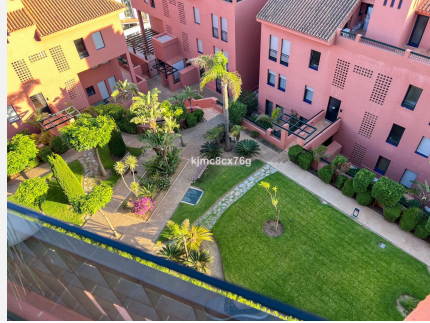

IDILIQ

ESTATES