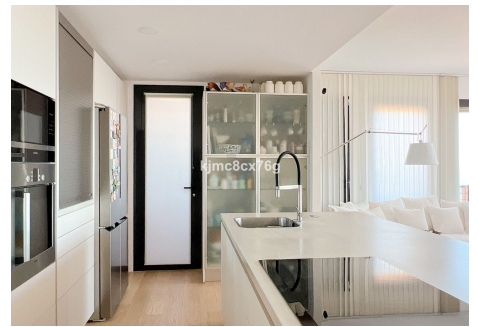

IDILIQ

ESTATES

There are also numerous built-in cupboards throughout the flat, as well as a section of the terrace that provides additional storage space. This is complemented by a separate storage room. There is also an outdoor sauna for those moments of warmth we seek during the winter months. Finally, the property comes with a covered parking space.

The gated community features security cameras, two swimming pools, a gym and beautiful, well-maintained gardens.

Come and view this beautiful, high-quality flat with unbeatable views in the best part of Calahonda today.