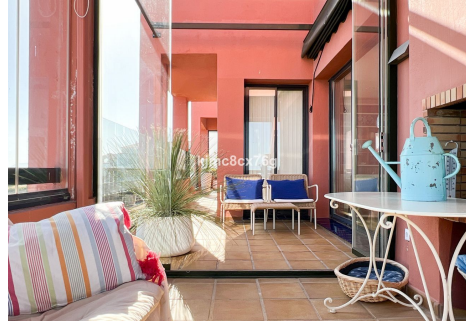

IDILIQ

ESTATES