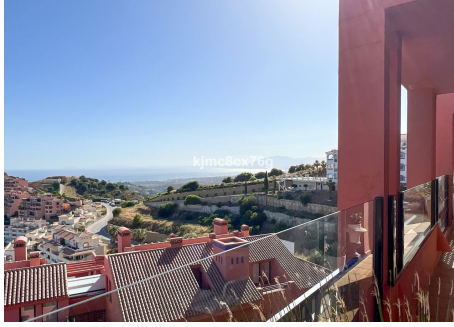

IDILIQ

ESTATES