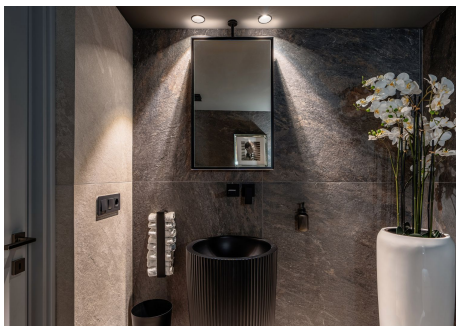

IDILIQ

ESTATES

- BBQ area for entertaining family and guests
- Separate children's area
- Private parking
- Elevator connecting all four floors

One of the villa's most unique features is the lower level, designed as an exclusive private retreat. Here you'll find a luxurious master suite with its own walk-in wardrobe and en-suite bathroom, complemented by a private spa area and fully equipped gym — creating a true wellness sanctuary within your own home.

The interiors have been finished in a sophisticated contemporary style using premium materials throughout, with underfloor heating on all floors adds both elegance and comfort across every level.

Perfectly positioned for both permanent living and holiday use, the villa is conveniently located close to a prestigious private German school and only minutes away from Elviria's beaches, restaurants, golf courses, and everyday amenities.

More than just a villa — this is a home designed to elevate everyday living with uninterrupted sea views and exceptional comfort on every level.