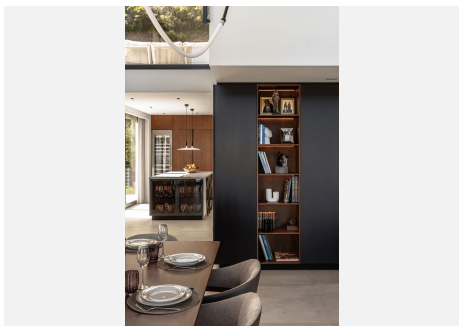

IDILIQ

ESTATES

- BBQ area for entertaining family and guests
- Separate children's area
- Private parking
- Elevator connecting all four floors

One of the villa's most unique features is the lower level, designed as an exclusive private retreat. Here you'll find a luxurious master suite with its own walk-in wardrobe and en-suite bathroom, complemented by a private spa area and fully equipped gym — creating a true wellness sanctuary within your own home.

The interiors have been finished in a sophisticated contemporary style using premium materials throughout, with underfloor heating on all floors adds both elegance and comfort across every level.

Perfectly positioned for both permanent living and holiday use, the villa is conveniently located close to a prestigious private German school and only minutes away from Elviria's beaches, restaurants, golf courses, and everyday amenities.

More than just a villa — this is a home designed to elevate everyday living with uninterrupted sea views and exceptional comfort on every level.