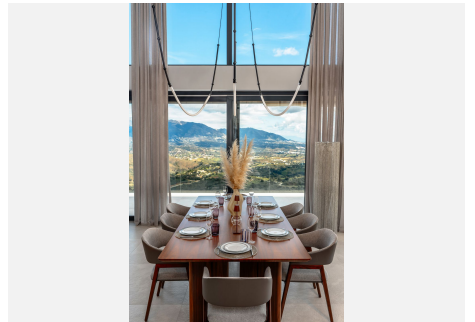

IDILIQ

ESTATES

- BBQ area for entertaining family and guests
- Separate children's area
- Private parking
- Elevator connecting all four floors

One of the villa's most unique features is the lower level, designed as an exclusive private retreat. Here you'll find a luxurious master suite with its own walk-in wardrobe and en-suite bathroom, complemented by a private spa area and fully equipped gym — creating a true wellness sanctuary within your own home.

The interiors have been finished in a sophisticated contemporary style using premium materials throughout, with underfloor heating on all floors adds both elegance and comfort across every level.

Perfectly positioned for both permanent living and holiday use, the villa is conveniently located close to a prestigious private German school and only minutes away from Elviria's beaches, restaurants, golf courses, and everyday amenities.

More than just a villa — this is a home designed to elevate everyday living with uninterrupted sea views and exceptional comfort on every level.