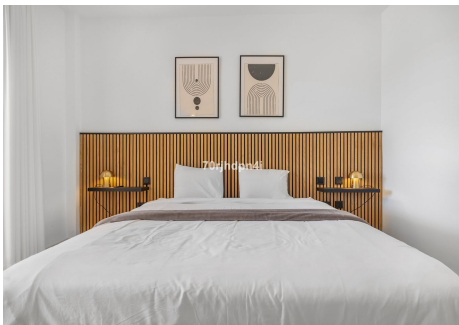

IDILIQ

ESTATES

The development itself exudes calm and quality. You'll share a well-kept communal pool and landscaped gardens, and there are even two padel courts — positioned so they cause no disturbance at all. A lift, a private underground parking space and a separate storage room complete the picture, while the gated complex and video intercom doorbell let you live here safely and worry-free.

The location may be its greatest asset: you're just minutes from both the sea and several golf courses, with shops and amenities close by. The apartment also holds a valid tourist rental licence, making it not only a wonderful second home but an attractive investment too.

In short: move-in ready, private and sun-drenched, in a prime spot between sea and golf.