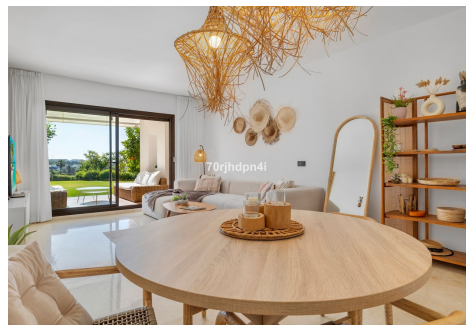

IDILIQ

ESTATES

The development itself exudes calm and quality. You'll share a well-kept communal pool and landscaped gardens, and there are even two padel courts — positioned so they cause no disturbance at all. A lift, a private underground parking space and a separate storage room complete the picture, while the gated complex and video intercom doorbell let you live here safely and worry-free.

The location may be its greatest asset: you're just minutes from both the sea and several golf courses, with shops and amenities close by. The apartment also holds a valid tourist rental licence, making it not only a wonderful second home but an attractive investment too.

In short: move-in ready, private and sun-drenched, in a prime spot between sea and golf.