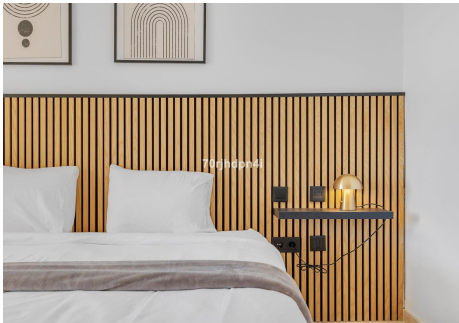

IDILIQ

ESTATES