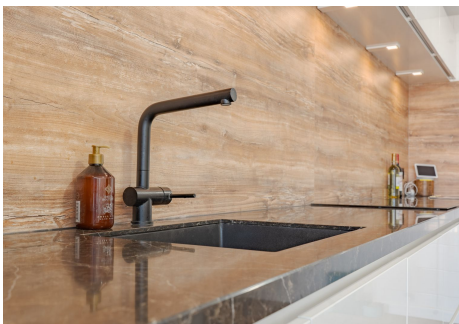

IDILIQ

ESTATES

A unique opportunity to live in one of Málaga's most sought-after locations, where city, nature, and sea come together in an exceptional living experience.

Townhouse, Málaga Centro, Costa del Sol.

6 Bedrooms, 3 Bathrooms, Built 224 m², Terrace 60 m².

Setting : Town, Close To Port, Close To Shops, Close To Sea, Close To Schools, Marina, Close To Marina, Urbanisation.

Orientation : South West.

Condition : Excellent.

Pool : Communal.

Climate Control : Air Conditioning.

Views : Sea, Panoramic.

Features : Covered Terrace, Fitted Wardrobes, Private Terrace, Ensuite Bathroom, Double Glazing, Fiber Optic.

Furniture : Not Furnished.

Kitchen : Fully Fitted.

Garden : Communal.

Parking : Street.