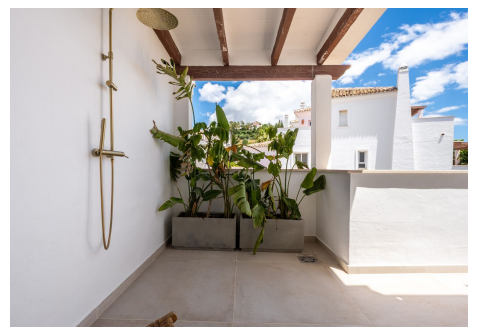

home.

The master suite features a spacious dressing area and its own private terrace, adding an extra sense of calm and privacy. The apartment was renovated several years ago and is offered fully furnished.

Aloha Royal remains one of those residential communities appreciated for its peaceful atmosphere while still being perfectly connected to Nueva Andalucía's lifestyle. Golf clubs, restaurants, sports clubs, beaches and Puerto Banús are all within minutes, while the community itself maintains a quiet and private character.

A bright property with beautiful outdoor spaces, a natural indoor-outdoor flow and plenty of potential to become a perfect permanent home, holiday apartment or investment in Marbella.

Selling points

Duplex apartment with 3 bedrooms

Three levels of terraces, private solarium

Sea views, open views towards La Concha

Master suite with spacious dressing area, private terrace

Exceptional natural light throughout

Peaceful gated community with pools, gardens

Prime location in Nueva Andalucía

Minutes from golf courses, Puerto Banús, the beach

Private parking included