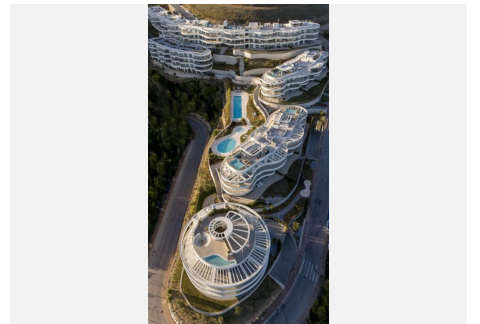

IDILIQ

ESTATES