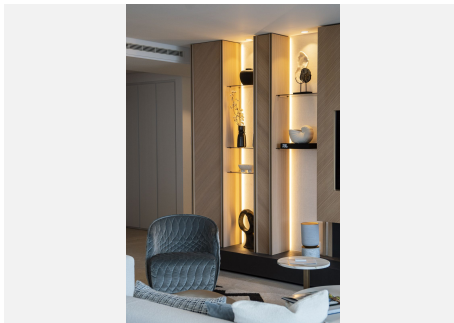

IDILIQ

ESTATES