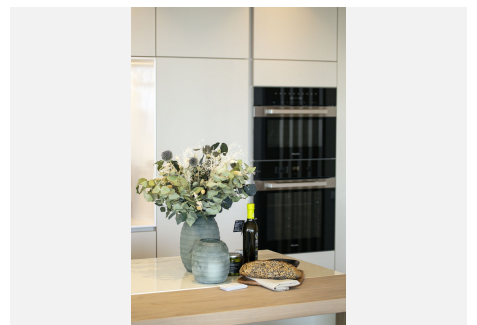

IDILIQ

ESTATES