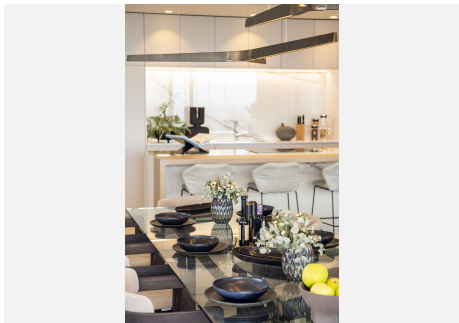

IDILIQ

ESTATES