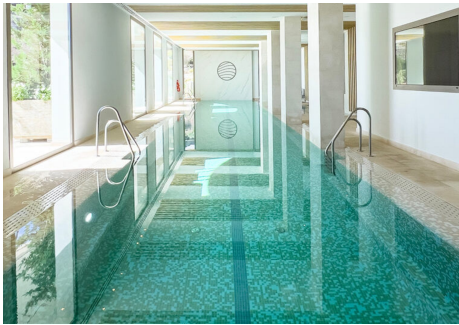

IDILIQ

ESTATES