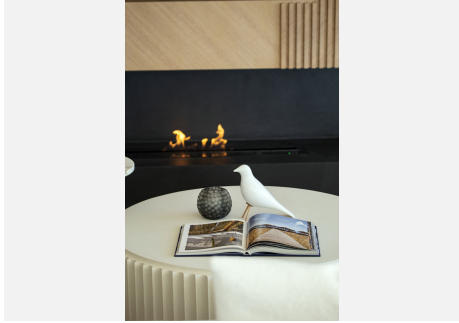

IDILIQ

ESTATES