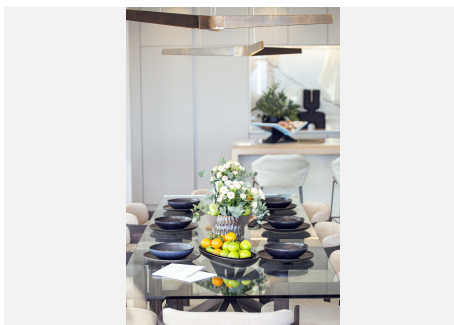

IDILIQ

ESTATES