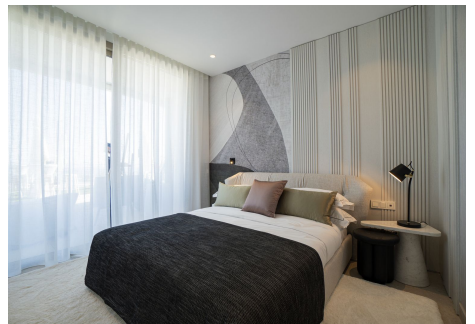

IDILIQ

ESTATES

Presented in immaculate, turnkey condition, this is a rare opportunity to acquire one of the finest residences within the development — ready for immediate occupation.

+34 951 123 083 | +44 (0)330 179 8687 | info@idiliqestates.com Local 28, Edificio D, Centro de Negocios Puerta de Banús, N-340, Km 175, 29660 Nueva Andalucía