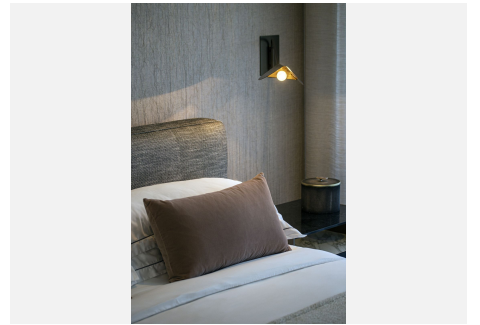

IDILIQ

ESTATES