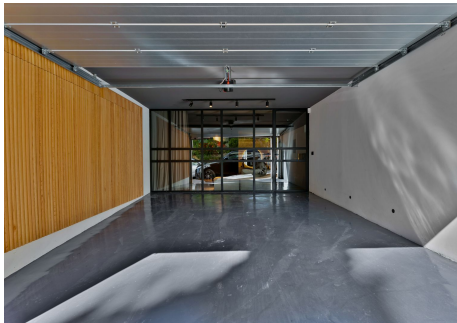

IDILIQ

ESTATES