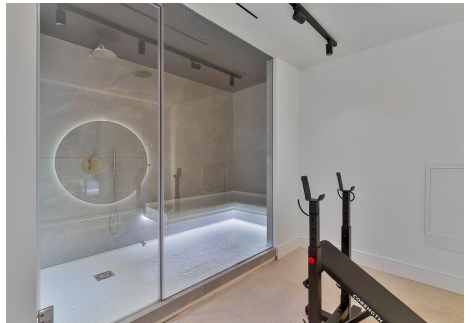

IDILIQ

ESTATES