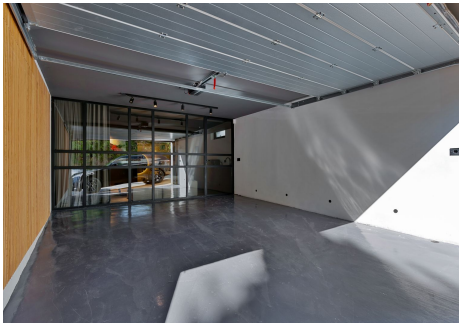

IDILIQ

ESTATES