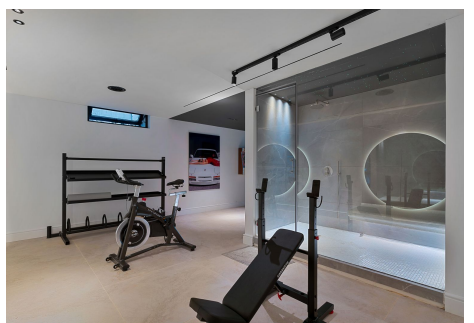

IDILIQ

ESTATES