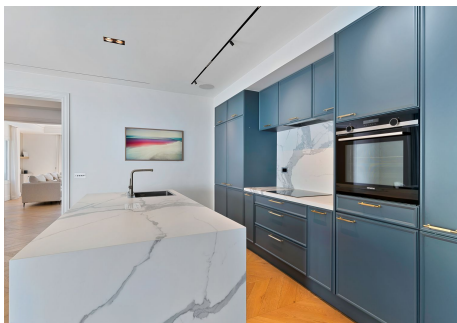

IDILIQ

ESTATES