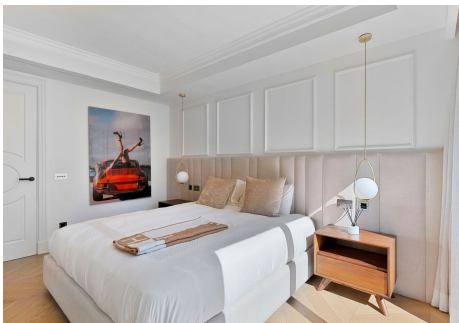

IDILIQ

ESTATES

- Hamam/Steam Sauna & Private Cinema Room

Enjoy ultimate relaxation and entertainment with a private hamam/steam sauna and cinema room.

- Smart Home Automation

Control lighting, climate, security, and entertainment systems from your smartphone.

- Private Pool & Spacious Garden

Large outdoor space with a private pool, perfect for enjoying the Mediterranean climate.

- Fully Equipped Gym

Your own gym to stay fit and healthy at home.

- Built-in Speaker System

Integrated speakers for high-quality sound throughout the villa.

Prime Location:

- 5 minutes to La Cañada Shopping Center

- Less than 10 minutes to Puente Romano

- 10 minutes to Marbella's best beaches including Casanis.

Rio Real is a highly desirable area with luxury developments, including the upcoming Four Seasons project, making it an ideal place to live or invest.

Don't miss this opportunity to own a luxurious home in Marbella. Contact us today for more details or to schedule a viewing!