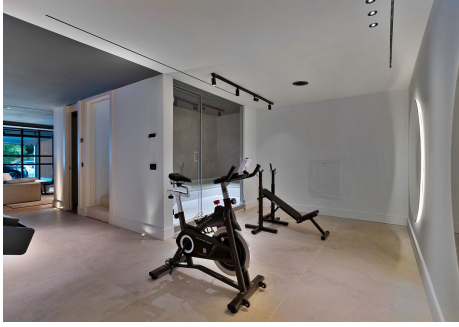

IDILIQ

ESTATES