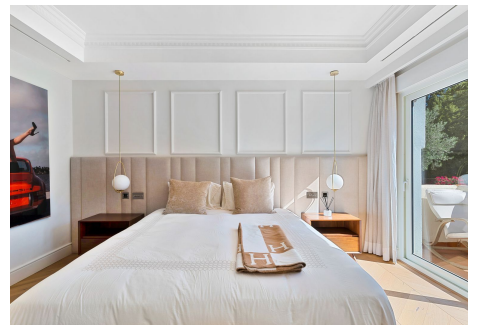

IDILIQ

ESTATES

- Hamam/Steam Sauna & Private Cinema Room

Enjoy ultimate relaxation and entertainment with a private hamam/steam sauna and cinema room.

- Smart Home Automation

Control lighting, climate, security, and entertainment systems from your smartphone.

- Private Pool & Spacious Garden

Large outdoor space with a private pool, perfect for enjoying the Mediterranean climate.

- Fully Equipped Gym

Your own gym to stay fit and healthy at home.

- Built-in Speaker System

Integrated speakers for high-quality sound throughout the villa.

Prime Location:

- 5 minutes to La Cañada Shopping Center

- Less than 10 minutes to Puente Romano

- 10 minutes to Marbella's best beaches including Casanis.

Rio Real is a highly desirable area with luxury developments, including the upcoming Four Seasons project, making it an ideal place to live or invest.

Don't miss this opportunity to own a luxurious home in Marbella. Contact us today for more details or to schedule a viewing!