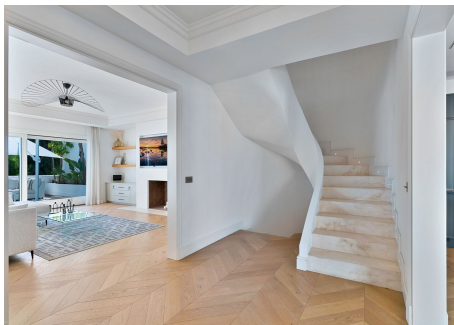

IDILIQ

ESTATES

- Hamam/Steam Sauna & Private Cinema Room

Enjoy ultimate relaxation and entertainment with a private hamam/steam sauna and cinema room.

- Smart Home Automation

Control lighting, climate, security, and entertainment systems from your smartphone.

- Private Pool & Spacious Garden

Large outdoor space with a private pool, perfect for enjoying the Mediterranean climate.

- Fully Equipped Gym

Your own gym to stay fit and healthy at home.

- Built-in Speaker System

Integrated speakers for high-quality sound throughout the villa.

Prime Location:

- 5 minutes to La Cañada Shopping Center

- Less than 10 minutes to Puente Romano

- 10 minutes to Marbella's best beaches including Casanis.

Rio Real is a highly desirable area with luxury developments, including the upcoming Four Seasons project, making it an ideal place to live or invest.

Don't miss this opportunity to own a luxurious home in Marbella. Contact us today for more details or to schedule a viewing!