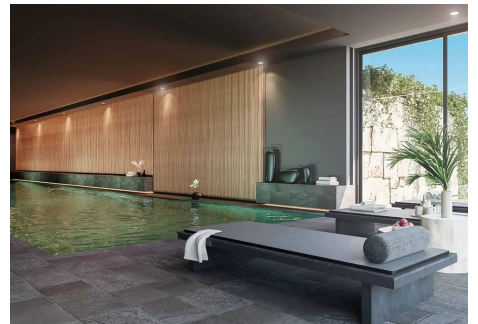

IDILIQ

ESTATES