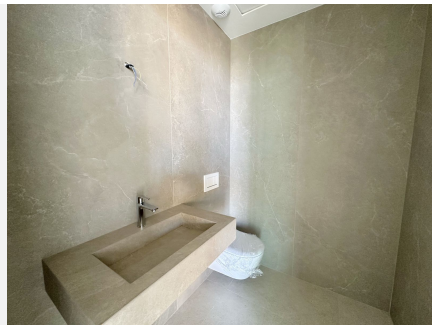

IDILIQ

ESTATES