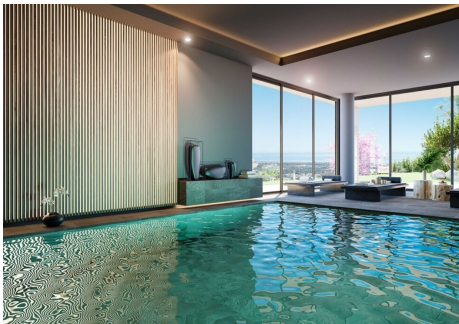

IDILIQ

ESTATES