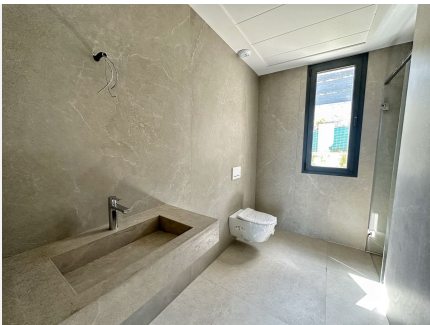

IDILIQ

ESTATES