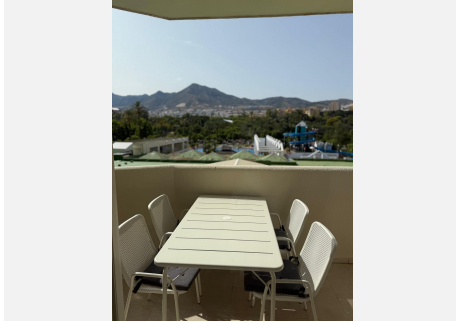

IDILIQ

ESTATES