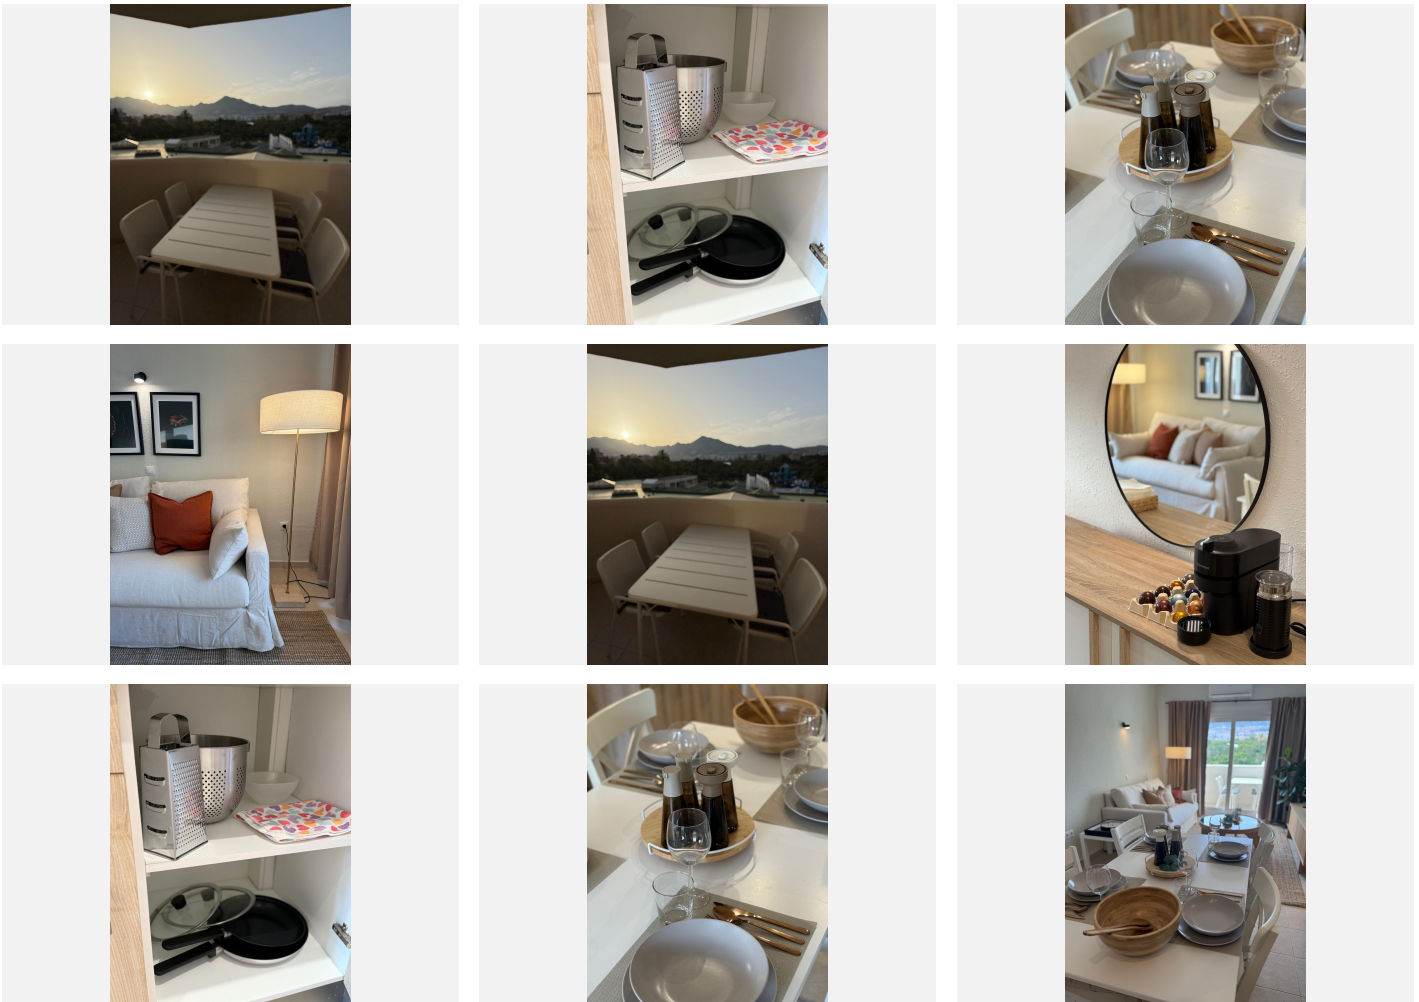

IDILIQ

ESTATES

?? Benalbeach Complex:

One of the most popular residential and holiday complexes on the Costa del Sol, featuring spectacular resort-style swimming pools, water slides, tropical gardens, gym, 24-hour reception, and adapted access.

? Excellent Location:

Just a few minutes' walk to the beach

Opposite Parque de la Paloma

Close to restaurants, supermarkets, public transport, and leisure areas

Ideal for holiday rentals or long-term stays

? Excellent investment opportunity with high rental potential all year round.