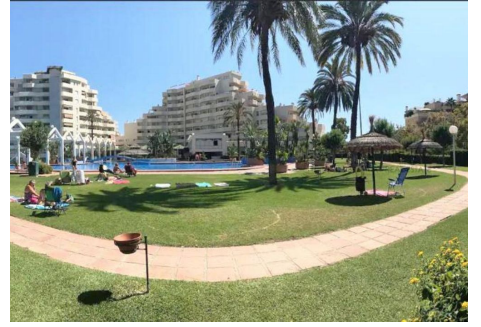

IDILIQ

ESTATES