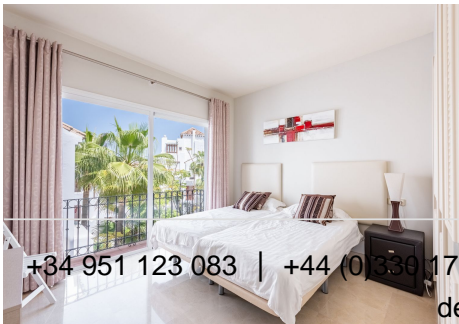

IDILIQ

ESTATES

The property includes one underground parking space and two storage rooms.

About Lomas del Marqués:

Lomas del Marqués is a gated community known for its tranquil setting, beautifully maintained gardens, and excellent facilities, including two outdoor swimming pools, a gym, and 24-hour security. Ideally located just a short drive from the beach, San Pedro, Benahavís village, and Puerto Banús, and surrounded by top golf courses such as Atalaya, El Paraíso, and Los Arqueros.

This is a fantastic opportunity to own a fully refurbished penthouse in one of the most desirable residential areas on the Costa del Sol.