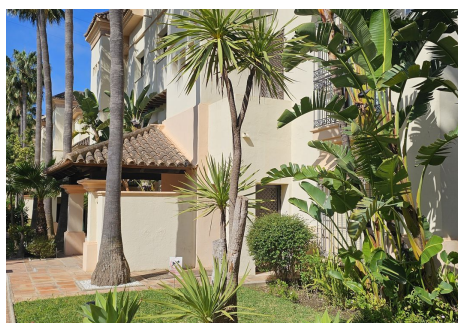

IDILIQ

ESTATES

featuring a large swimming pool for adults, a children's pool, gardens, sun loungers, parasols and a social area.

Río Real is one of the most sought-after residential areas in Marbella due to its tranquillity and excellent location, just a few minutes from the beach, next to the prestigious Río Real Golf Course and only a 5-minute drive from the centre of Marbella.

An excellent opportunity as a primary residence, second home or investment property.