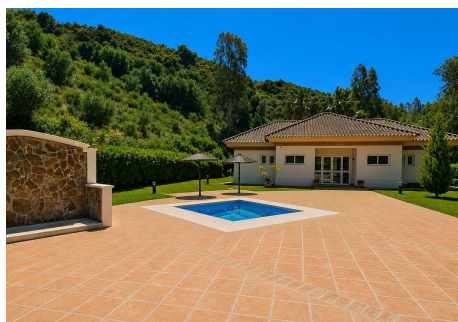

IDILIQ

ESTATES

featuring a large swimming pool for adults, a children's pool, gardens, sun loungers, parasols and a social area.

Río Real is one of the most sought-after residential areas in Marbella due to its tranquillity and excellent location, just a few minutes from the beach, next to the prestigious Río Real Golf Course and only a 5-minute drive from the centre of Marbella.

An excellent opportunity as a primary residence, second home or investment property.