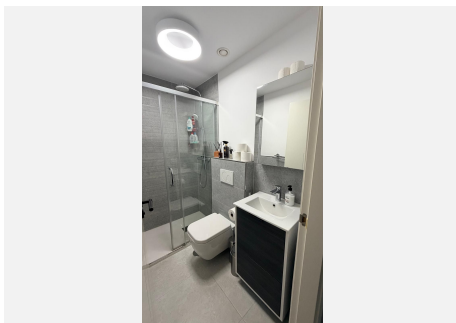

IDILIQ

ESTATES