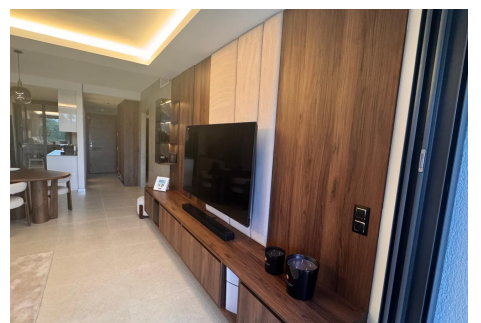

IDILIQ

ESTATES