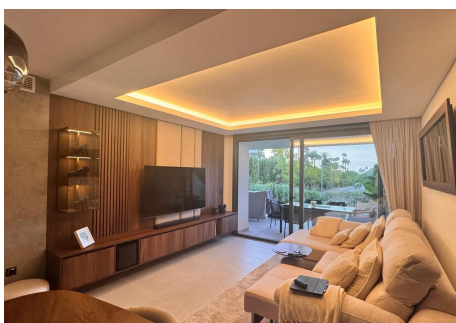

IDILIQ

ESTATES