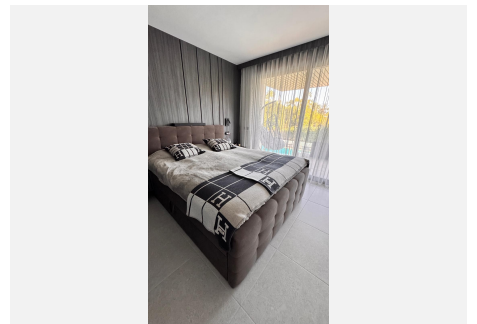

IDILIQ

ESTATES

peaceful neighborhood

The excellent apartment right next to the sea! Beachside apartment as a second residence, investment or for permanent living.