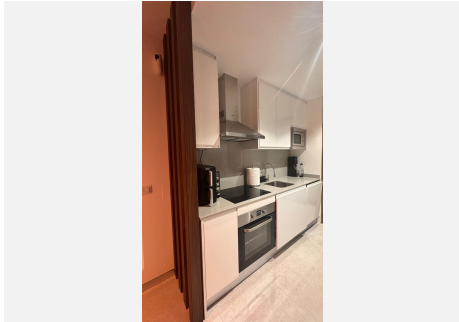

IDILIQ

ESTATES

peaceful neighborhood

The excellent apartment right next to the sea! Beachside apartment as a second residence, investment or for permanent living.