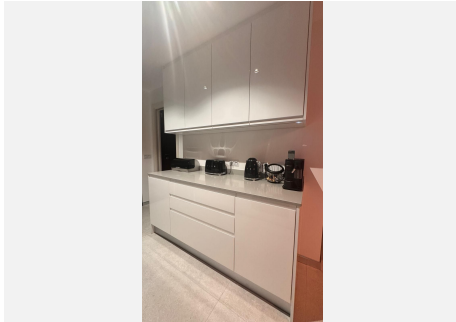

IDILIQ

ESTATES

peaceful neighborhood

The excellent apartment right next to the sea! Beachside apartment as a second residence, investment or for permanent living.