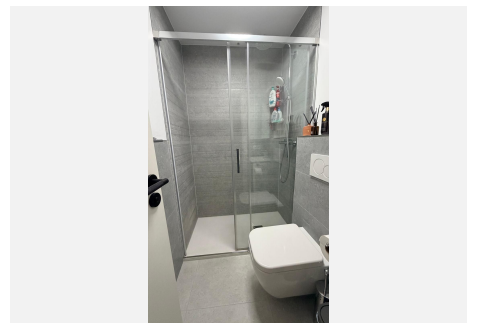

IDILIQ

ESTATES