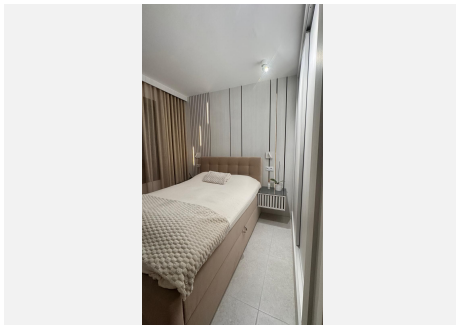

IDILIQ

ESTATES

peaceful neighborhood

The excellent apartment right next to the sea! Beachside apartment as a second residence, investment or for permanent living.