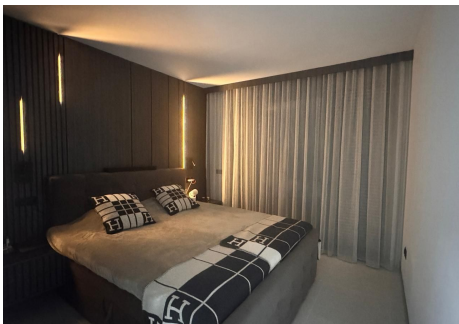

IDILIQ

ESTATES

peaceful neighborhood

The excellent apartment right next to the sea! Beachside apartment as a second residence, investment or for permanent living.