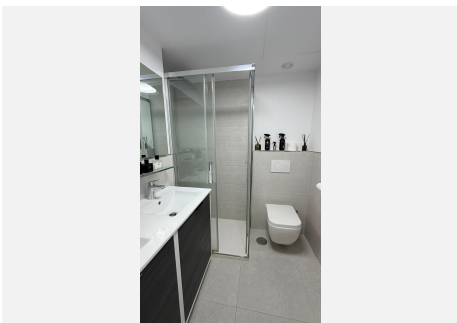

IDILIQ

ESTATES