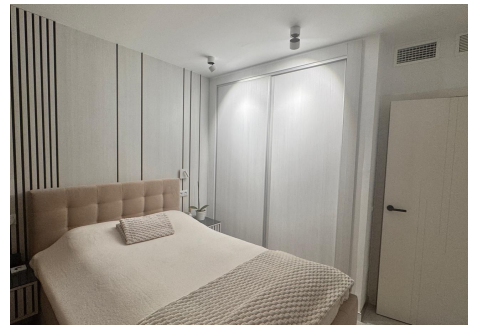

IDILIQ

ESTATES

peaceful neighborhood

The excellent apartment right next to the sea! Beachside apartment as a second residence, investment or for permanent living.