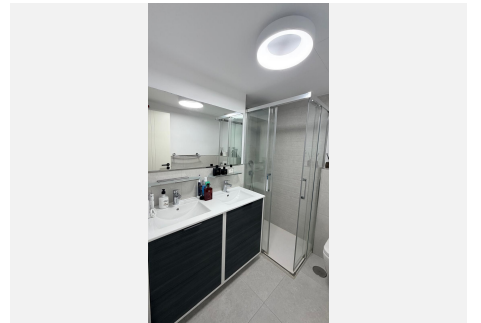

IDILIQ

ESTATES