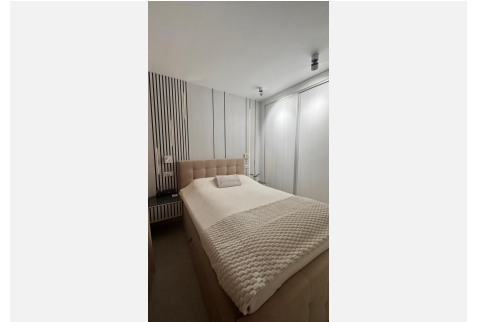

IDILIQ

ESTATES

peaceful neighborhood

The excellent apartment right next to the sea! Beachside apartment as a second residence, investment or for permanent living.