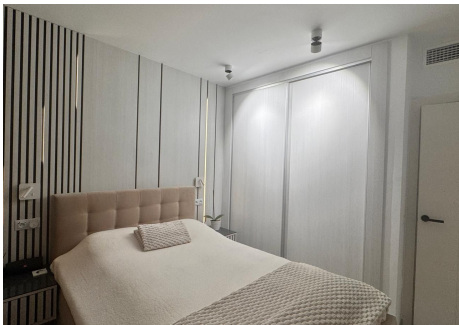

IDILIQ

ESTATES

peaceful neighborhood

The excellent apartment right next to the sea! Beachside apartment as a second residence, investment or for permanent living.