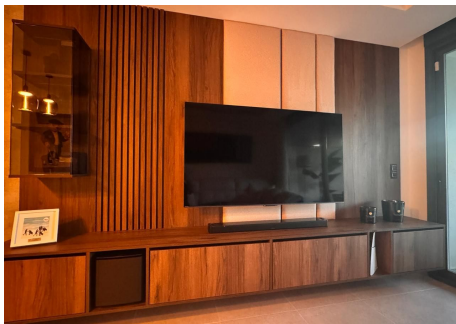

IDILIQ

ESTATES

peaceful neighborhood

The excellent apartment right next to the sea! Beachside apartment as a second residence, investment or for permanent living.