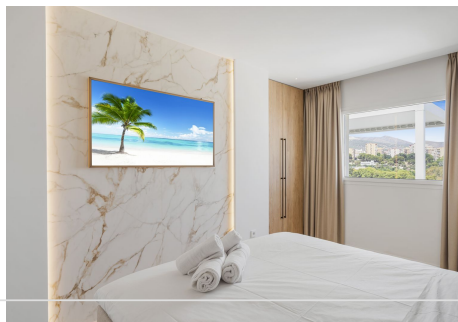

IDILIQ

ESTATES

The fully equipped kitchen includes everything you need for a perfect stay, while the spacious living room provides a bright and welcoming area to relax and unwind.

Step outside onto the large private terrace, where you'll find a jacuzzi, outdoor dining area with barbecue, and breathtaking sea views — the perfect setting for enjoying sunny days and unforgettable evenings on the coast.

***There is an elevator to the 11th floor, but then there are 2 flights of stairs up to the apartment.