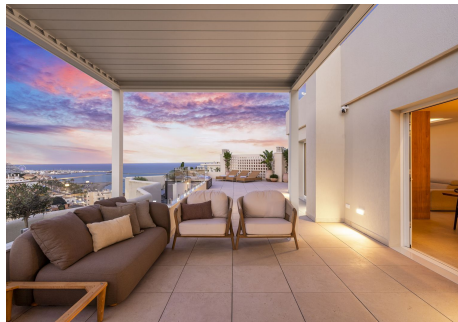

IDILIQ

ESTATES

The fully equipped kitchen includes everything you need for a perfect stay, while the spacious living room provides a bright and welcoming area to relax and unwind.

Step outside onto the large private terrace, where you'll find a jacuzzi, outdoor dining area with barbecue, and breathtaking sea views — the perfect setting for enjoying sunny days and unforgettable evenings on the coast.

***There is an elevator to the 11th floor, but then there are 2 flights of stairs up to the apartment.