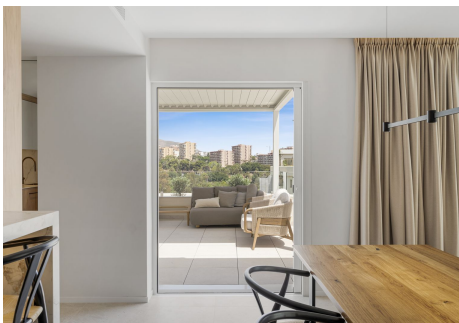

IDILIQ

ESTATES