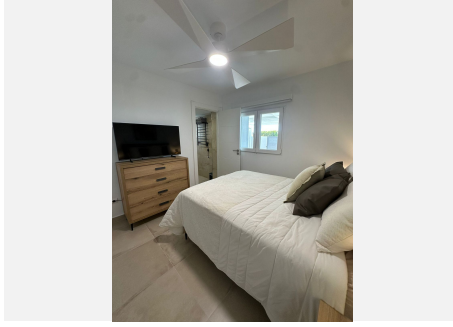

IDILIQ

ESTATES