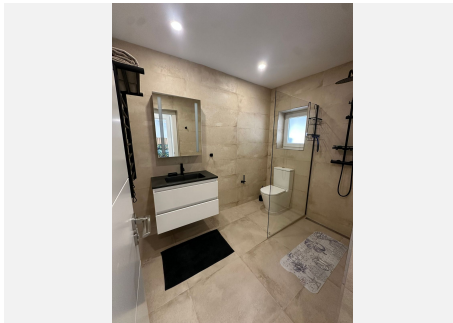

IDILIQ

ESTATES