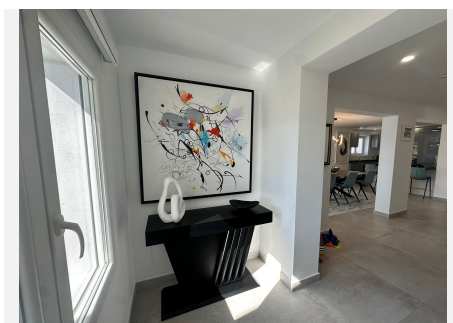

IDILIQ

ESTATES