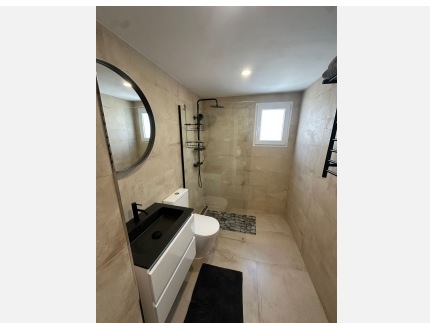

IDILIQ

ESTATES