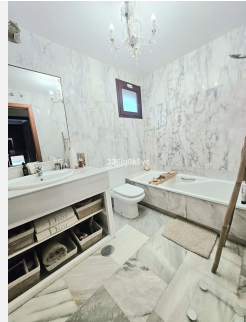

IDILIQ

ESTATES