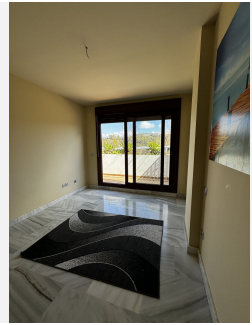

IDILIQ

ESTATES