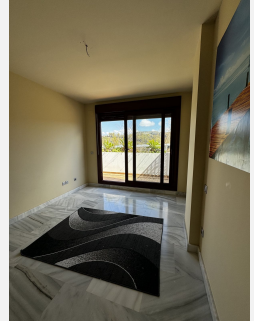

IDILIQ

ESTATES