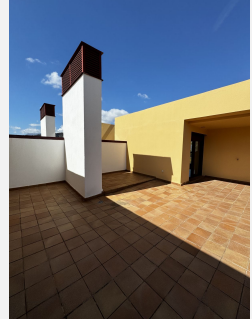

IDILIQ

ESTATES