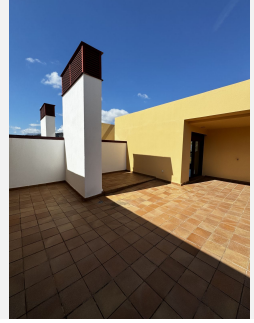

IDILIQ

ESTATES